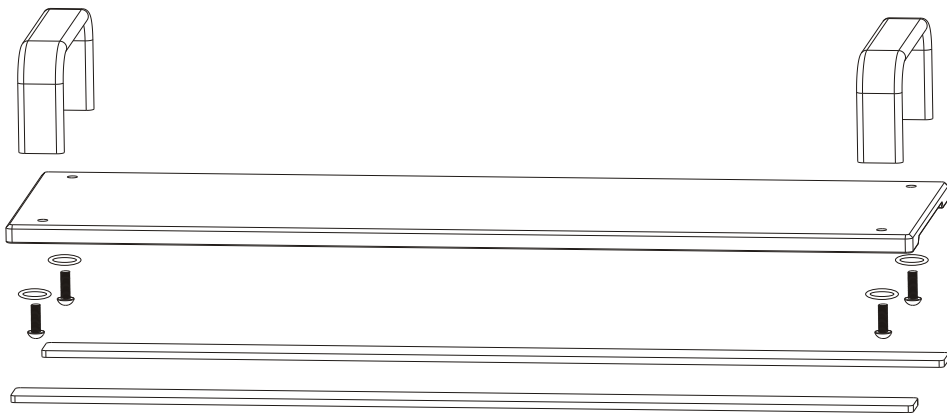

FLAT BOARD MINI

产品概述

这是一款超简洁的纯铝合金迷你效果器板，为钢铁侠以及其他迷你系列效果器而设计，它同样也适用于各类常规大小的效果器。纯铝合金效果器板体积小又轻便携带，只需要轻松组装提手、螺丝钉、铝合金板就可组成一块效果器板，在外观上它由纯铝合金材质拉丝构成，科学的厚度确保了结构上的坚固结实。

安装示意图

- ①：将垫片套入安装螺丝
- ②：将螺丝钉穿入铝合金板的孔位并锁紧铝合金板与提手
- ③：在铝合金板底部粘上海绵脚垫
- ④：在板面必要位置粘贴魔术贴

产品参数

[基板]

长宽高：400*120*8mm

重量：775g

材质：铝合金

[安装后]

长宽高：400*120*55mm

重量：885g

材质：铝合金

附赠配件：提手2个、螺丝4个、垫片4个、长脚垫2条、内六角扳手1个、公魔术贴2条、母魔术贴2条

官方微信

JOYO
FEEL JOYO ENJOY MUSIC

深圳市卓乐科技有限公司

公司地址：广东省深圳市宝安28区新安三路陆氏工业大厦2楼 邮编：518133
www.joyochina.cn 传真：0755-29765389 国内销售热线：0755-29765116
售后服务邮箱：ele@joyochina.cn 售后服务热线：0755-29765393