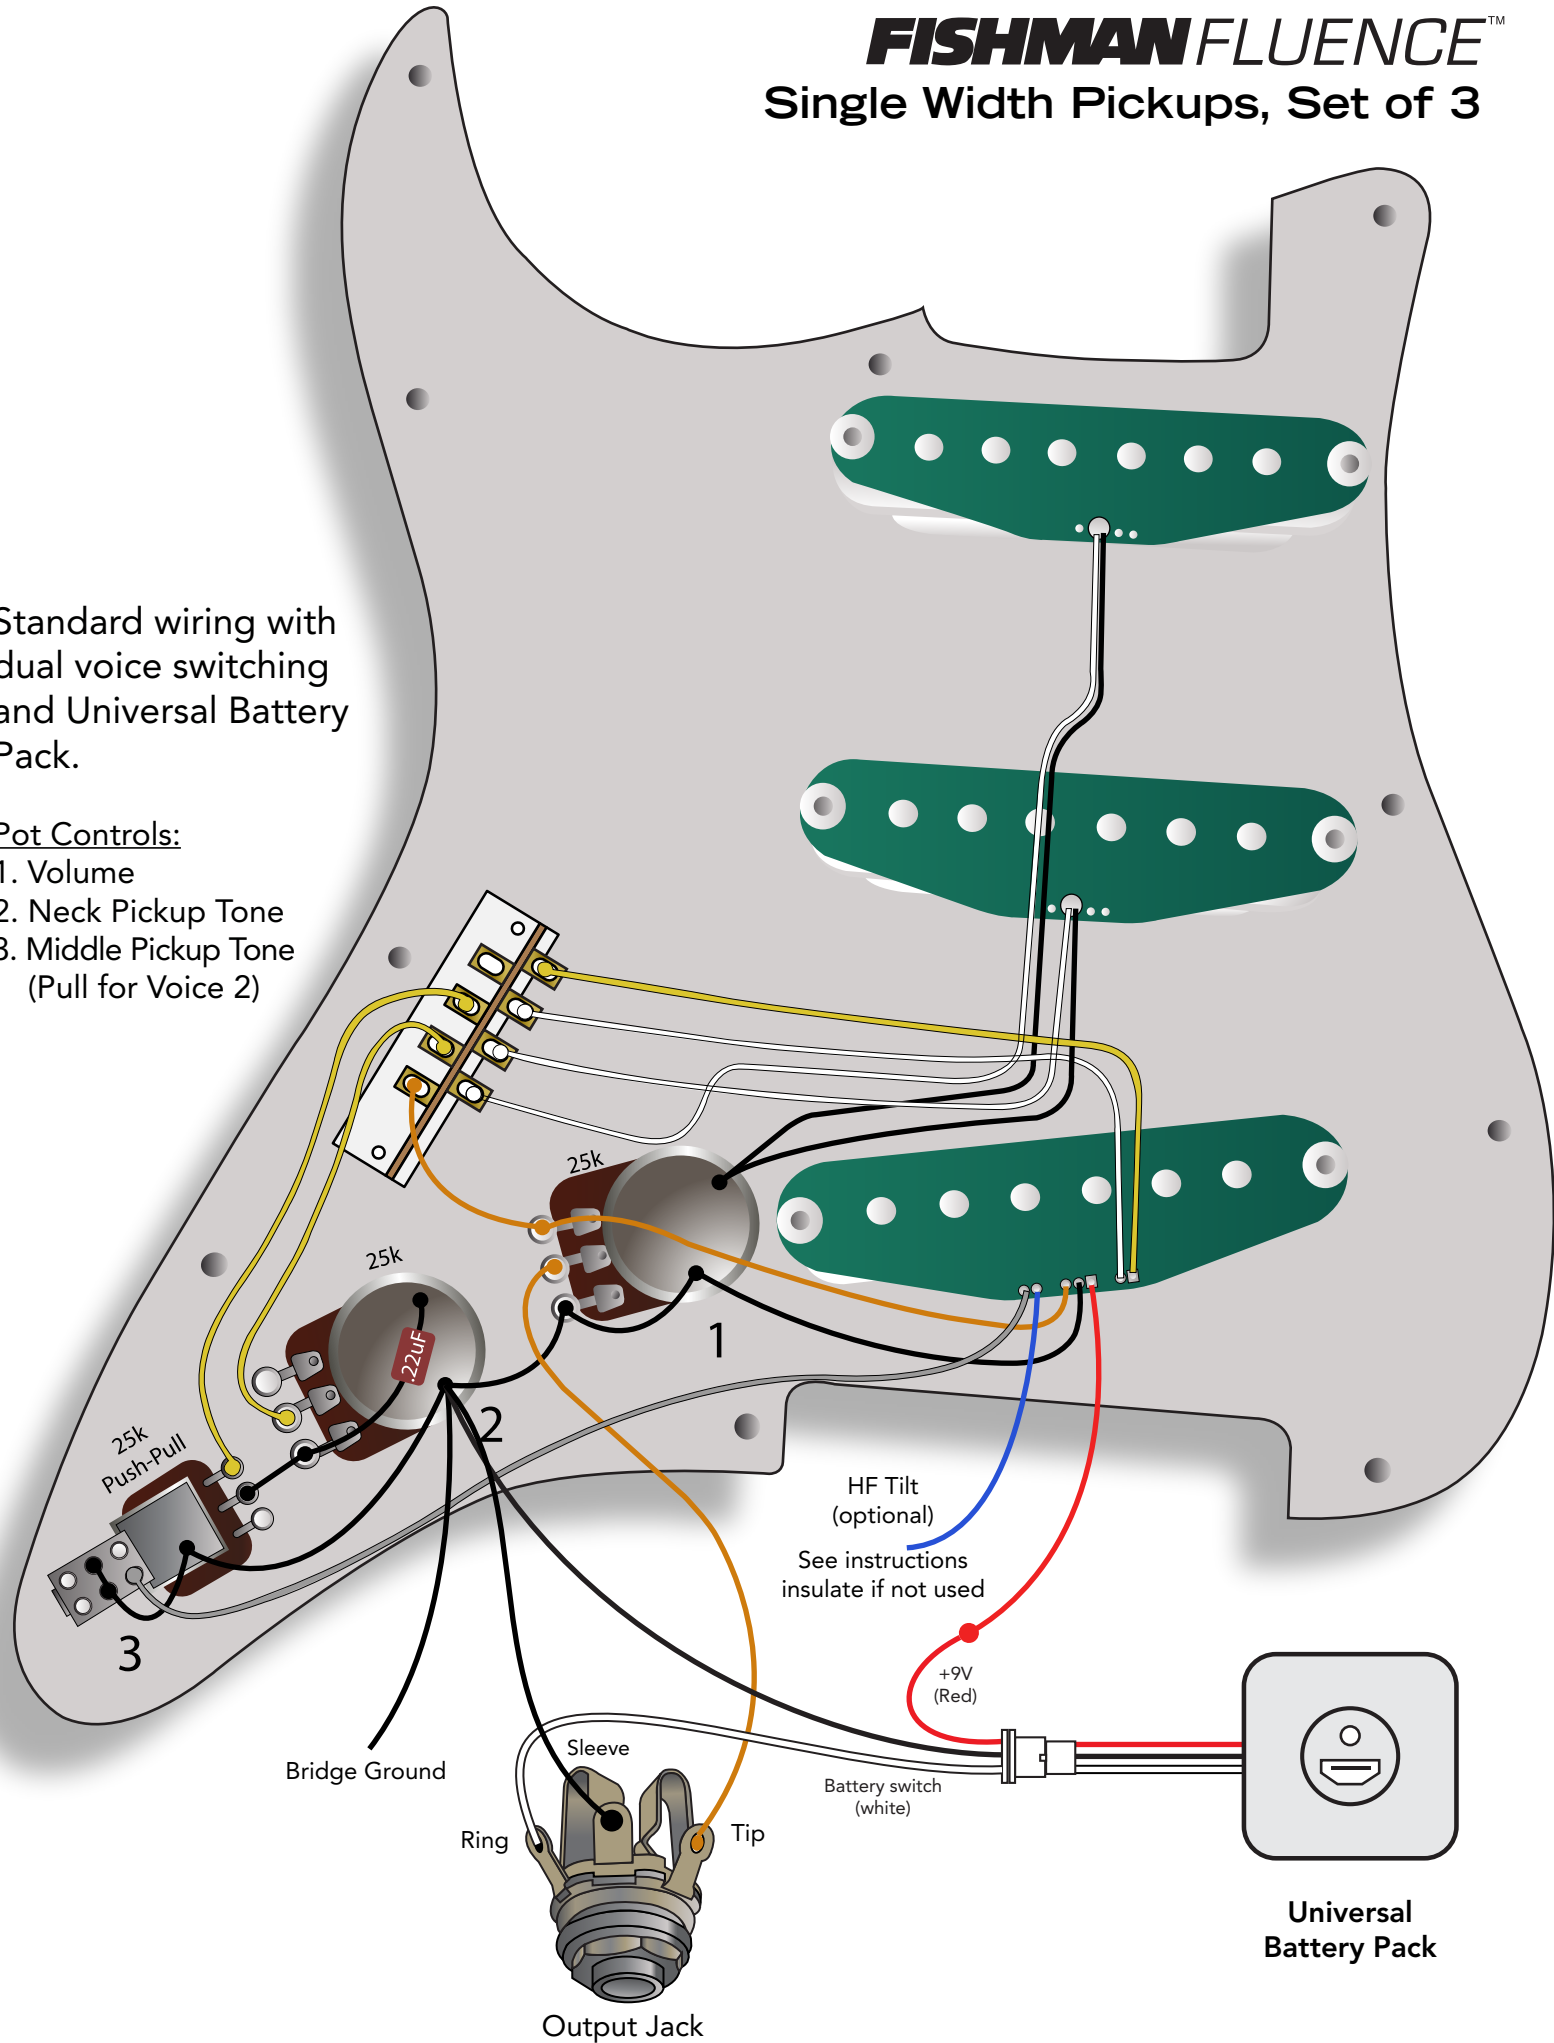

See instructions insulate if not used

+9V (Red)

Universal Battery Pack

FISHMAN FLUENCE™

Single Width Pickups, Set of 3

Standard wiring with dual voice switching and Universal Battery Pack.

Pot Controls:

1. Volume
2. Neck Pickup Tone
3. Middle Pickup Tone (Pull for Voice 2)

HF Tilt (optional)
See instructions insulate if not used

+9V (Red)

Battery switch (white)

Universal Battery Pack

Bridge Ground

Output Jack

Ring

Sleeve

Tip

FISHMAN FLUENCE™

Single Width Pickups, Set of 3

Standard wiring with dual voice switching.

Pot Controls:

1. Volume
2. Neck Pickup Tone
(Pull for Neck pickup in all positions)
3. Middle Pickup Tone
(Pull for Voice 2)

FISHMAN FLUENCE™

Single Width Set - Reactive Tone Controls - 5-way Superswitch

Controls:

Volume

Neck Tone - Pull for High Frequency Tilt

Middle Tone - Pull for Voice-2