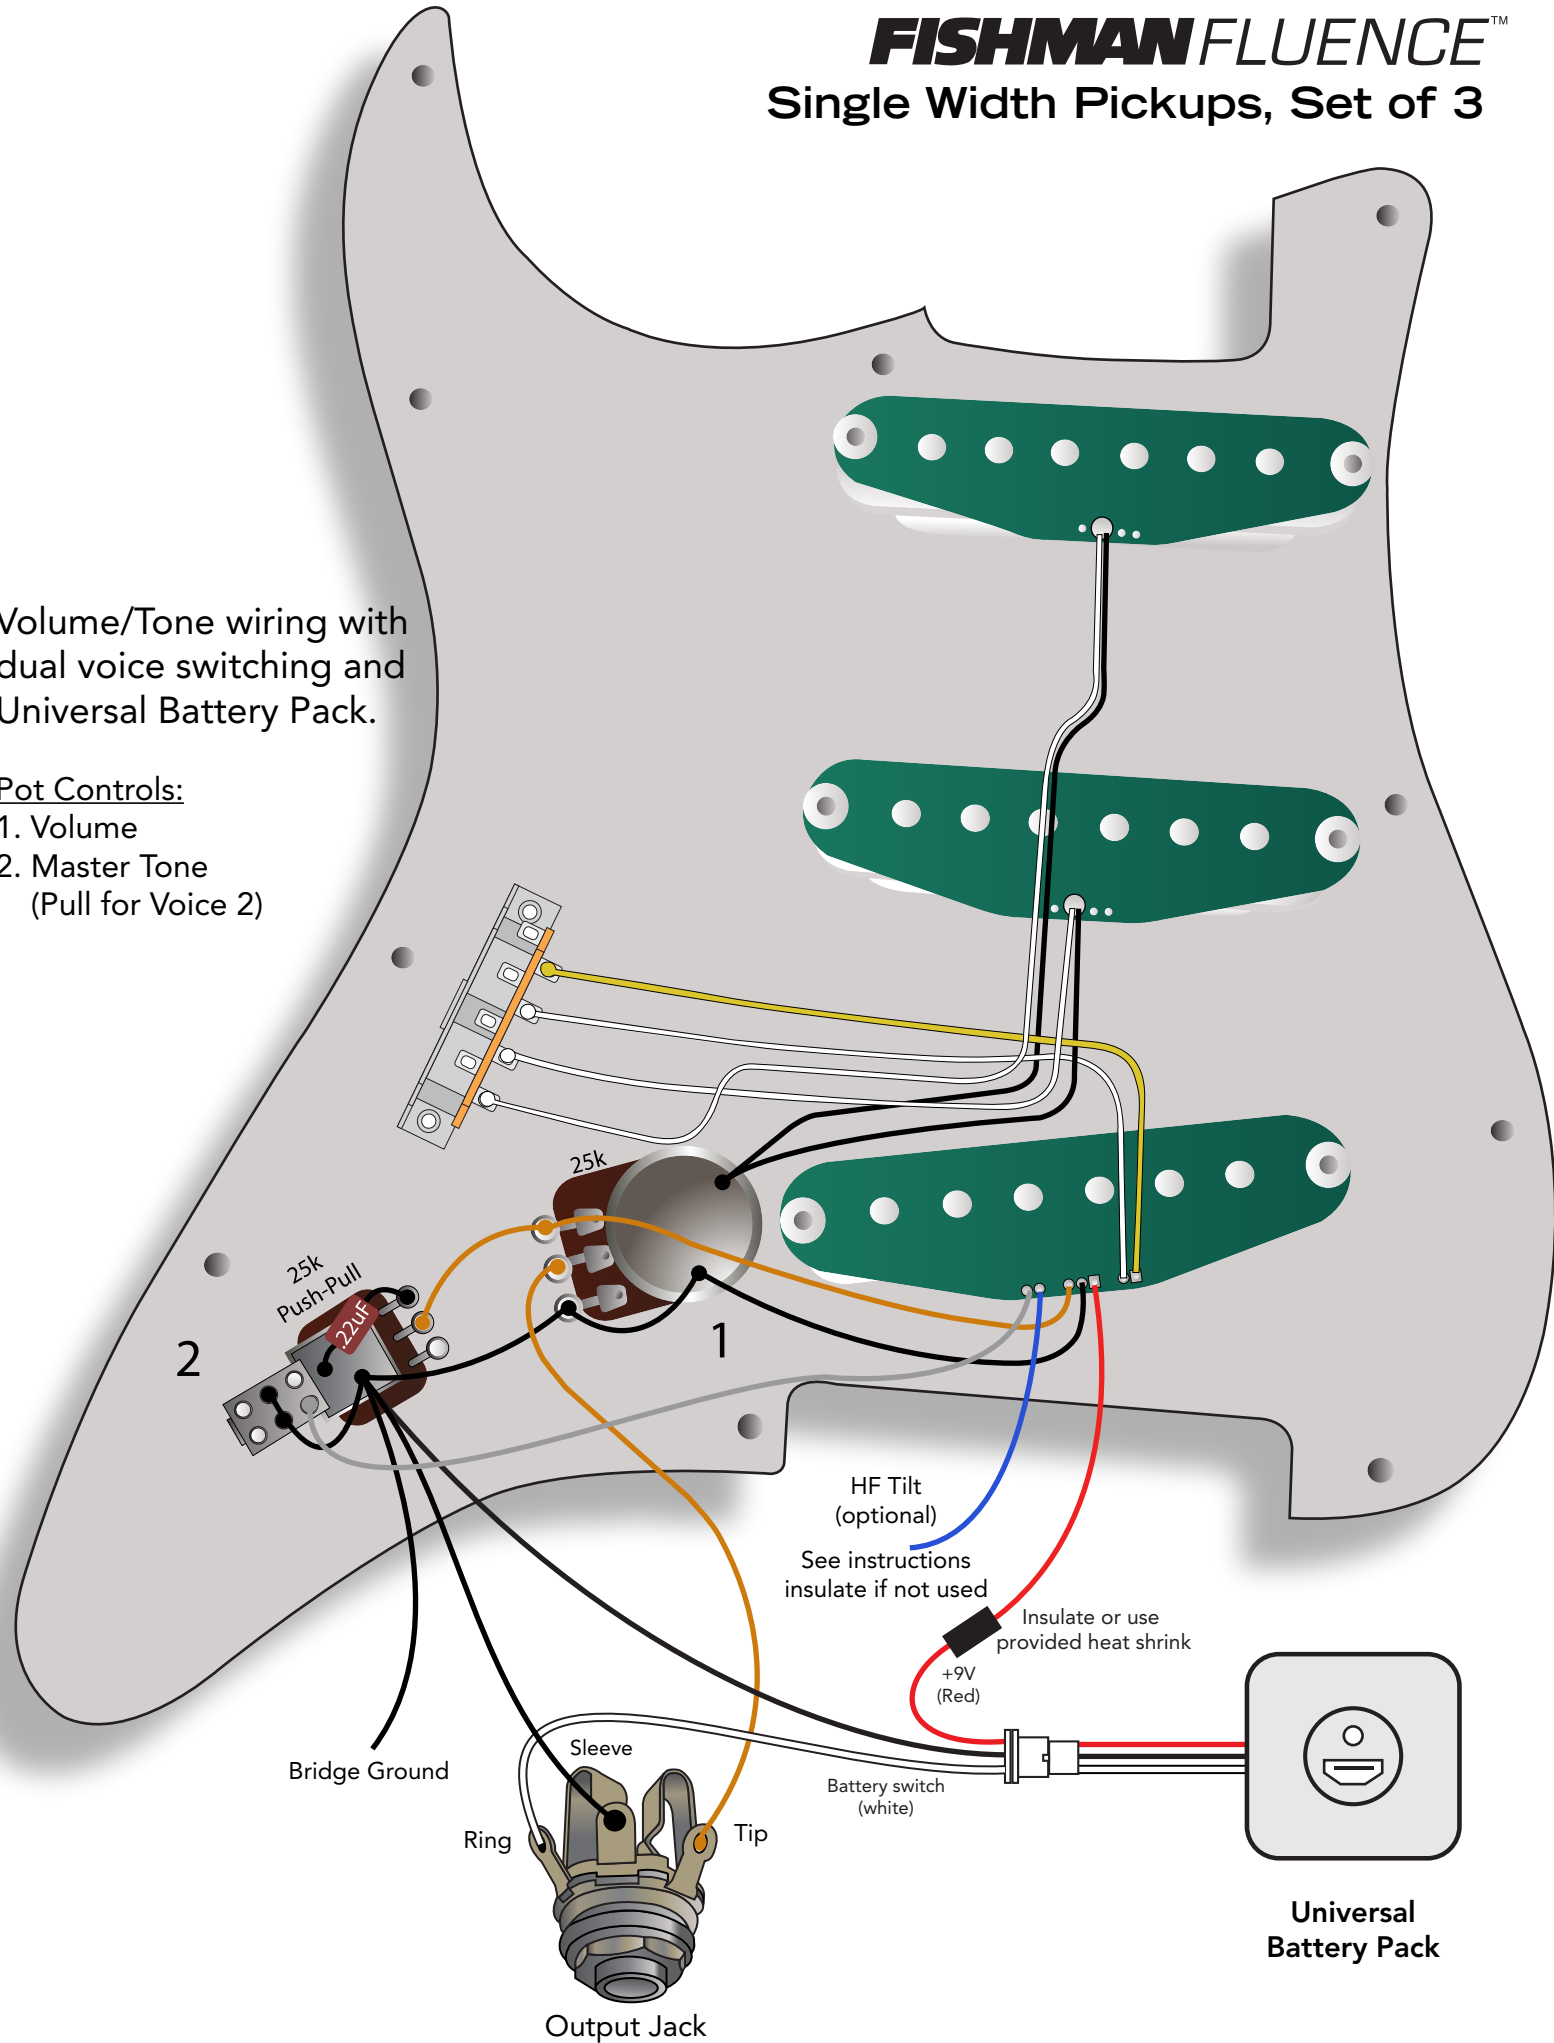

FISHMAN FLUENCE™

Single Width Pickups, Set of 3

Standard wiring with dual voice switching.

Pot Controls:

1. Volume
2. Neck Pickup Tone
3. Middle Pickup Tone (Pull for Voice 2)

HF Tilt (optional)
See instructions
insulate if not used

Standard wiring with dual voice switching and Universal Battery Pack.

Pot Controls:

1. Volume
2. Neck Pickup Tone
3. Middle Pickup Tone (Pull for Voice 2)

FISHMAN FLUENCE™

Single Width Pickups, Set of 3

Volume/Tone wiring with dual voice switching and Universal Battery Pack.

Pot Controls:

1. Volume
2. Master Tone (Pull for Voice 2)

Bridge Ground

Ring

Sleeve

Tip

Output Jack

Battery switch (white)

Tip

FISHMAN FLUENCE™

Single Width Pickups, Set of 3

Standard wiring with dual voice switching.

Pot Controls:

1. Volume
2. Neck Pickup Tone
(Pull for Neck pickup in all positions)
3. Middle Pickup Tone
(Pull for Voice 2)