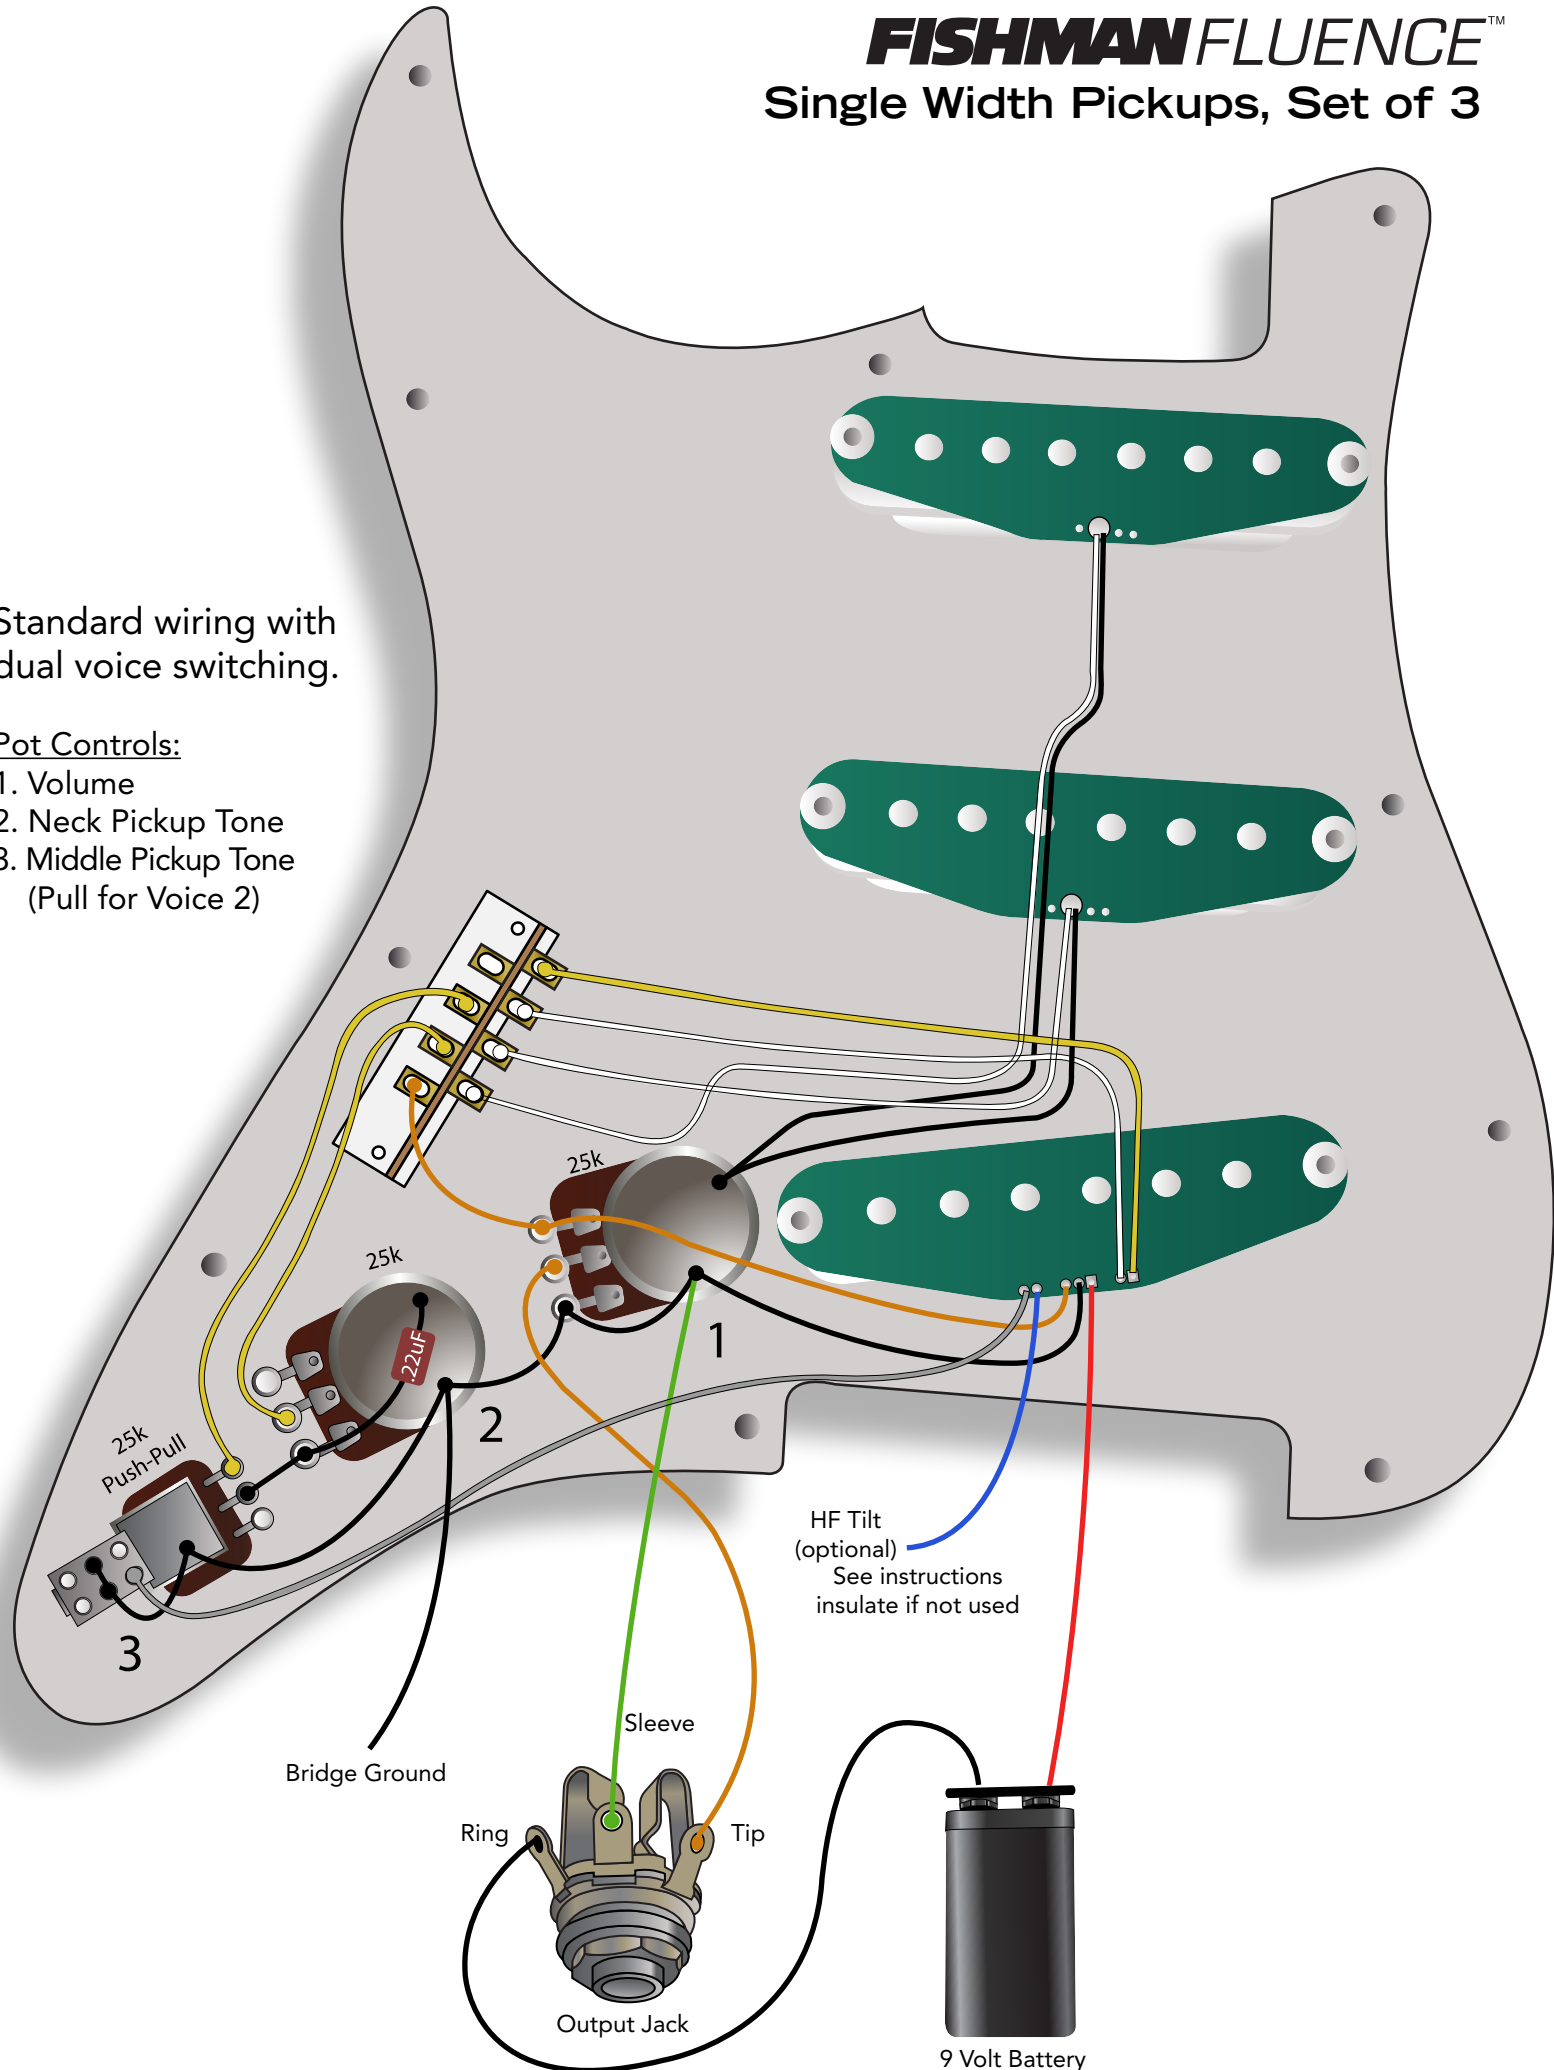

FISHMAN FLUENCE™

Single Width Pickups, Set of 3

Standard wiring with dual voice switching.

Pot Controls:

1. Volume
2. Neck Pickup Tone
3. Middle Pickup Tone (Pull for Voice 2)

HF Tilt (optional)
See instructions
insulate if not used

Bridge Ground

Sleeve

Ring

Tip

Output Jack

9 Volt Battery

FISHMAN FLUENCE™

Single Width Pickups, Set of 3

Standard wiring with dual voice switching and Universal Battery Pack.

Pot Controls:

1. Volume
2. Neck Pickup Tone
3. Middle Pickup Tone (Pull for Voice 2)

FISHMAN FLUENCE™

Single Width Pickups, Set of 3

Volume/Tone wiring with dual voice switching and Universal Battery Pack.

Pot Controls:

1. Volume
2. Master Tone (Pull for Voice 2)

Bridge Ground

Ring

Sleeve

Tip

Output Jack

Battery switch (white)