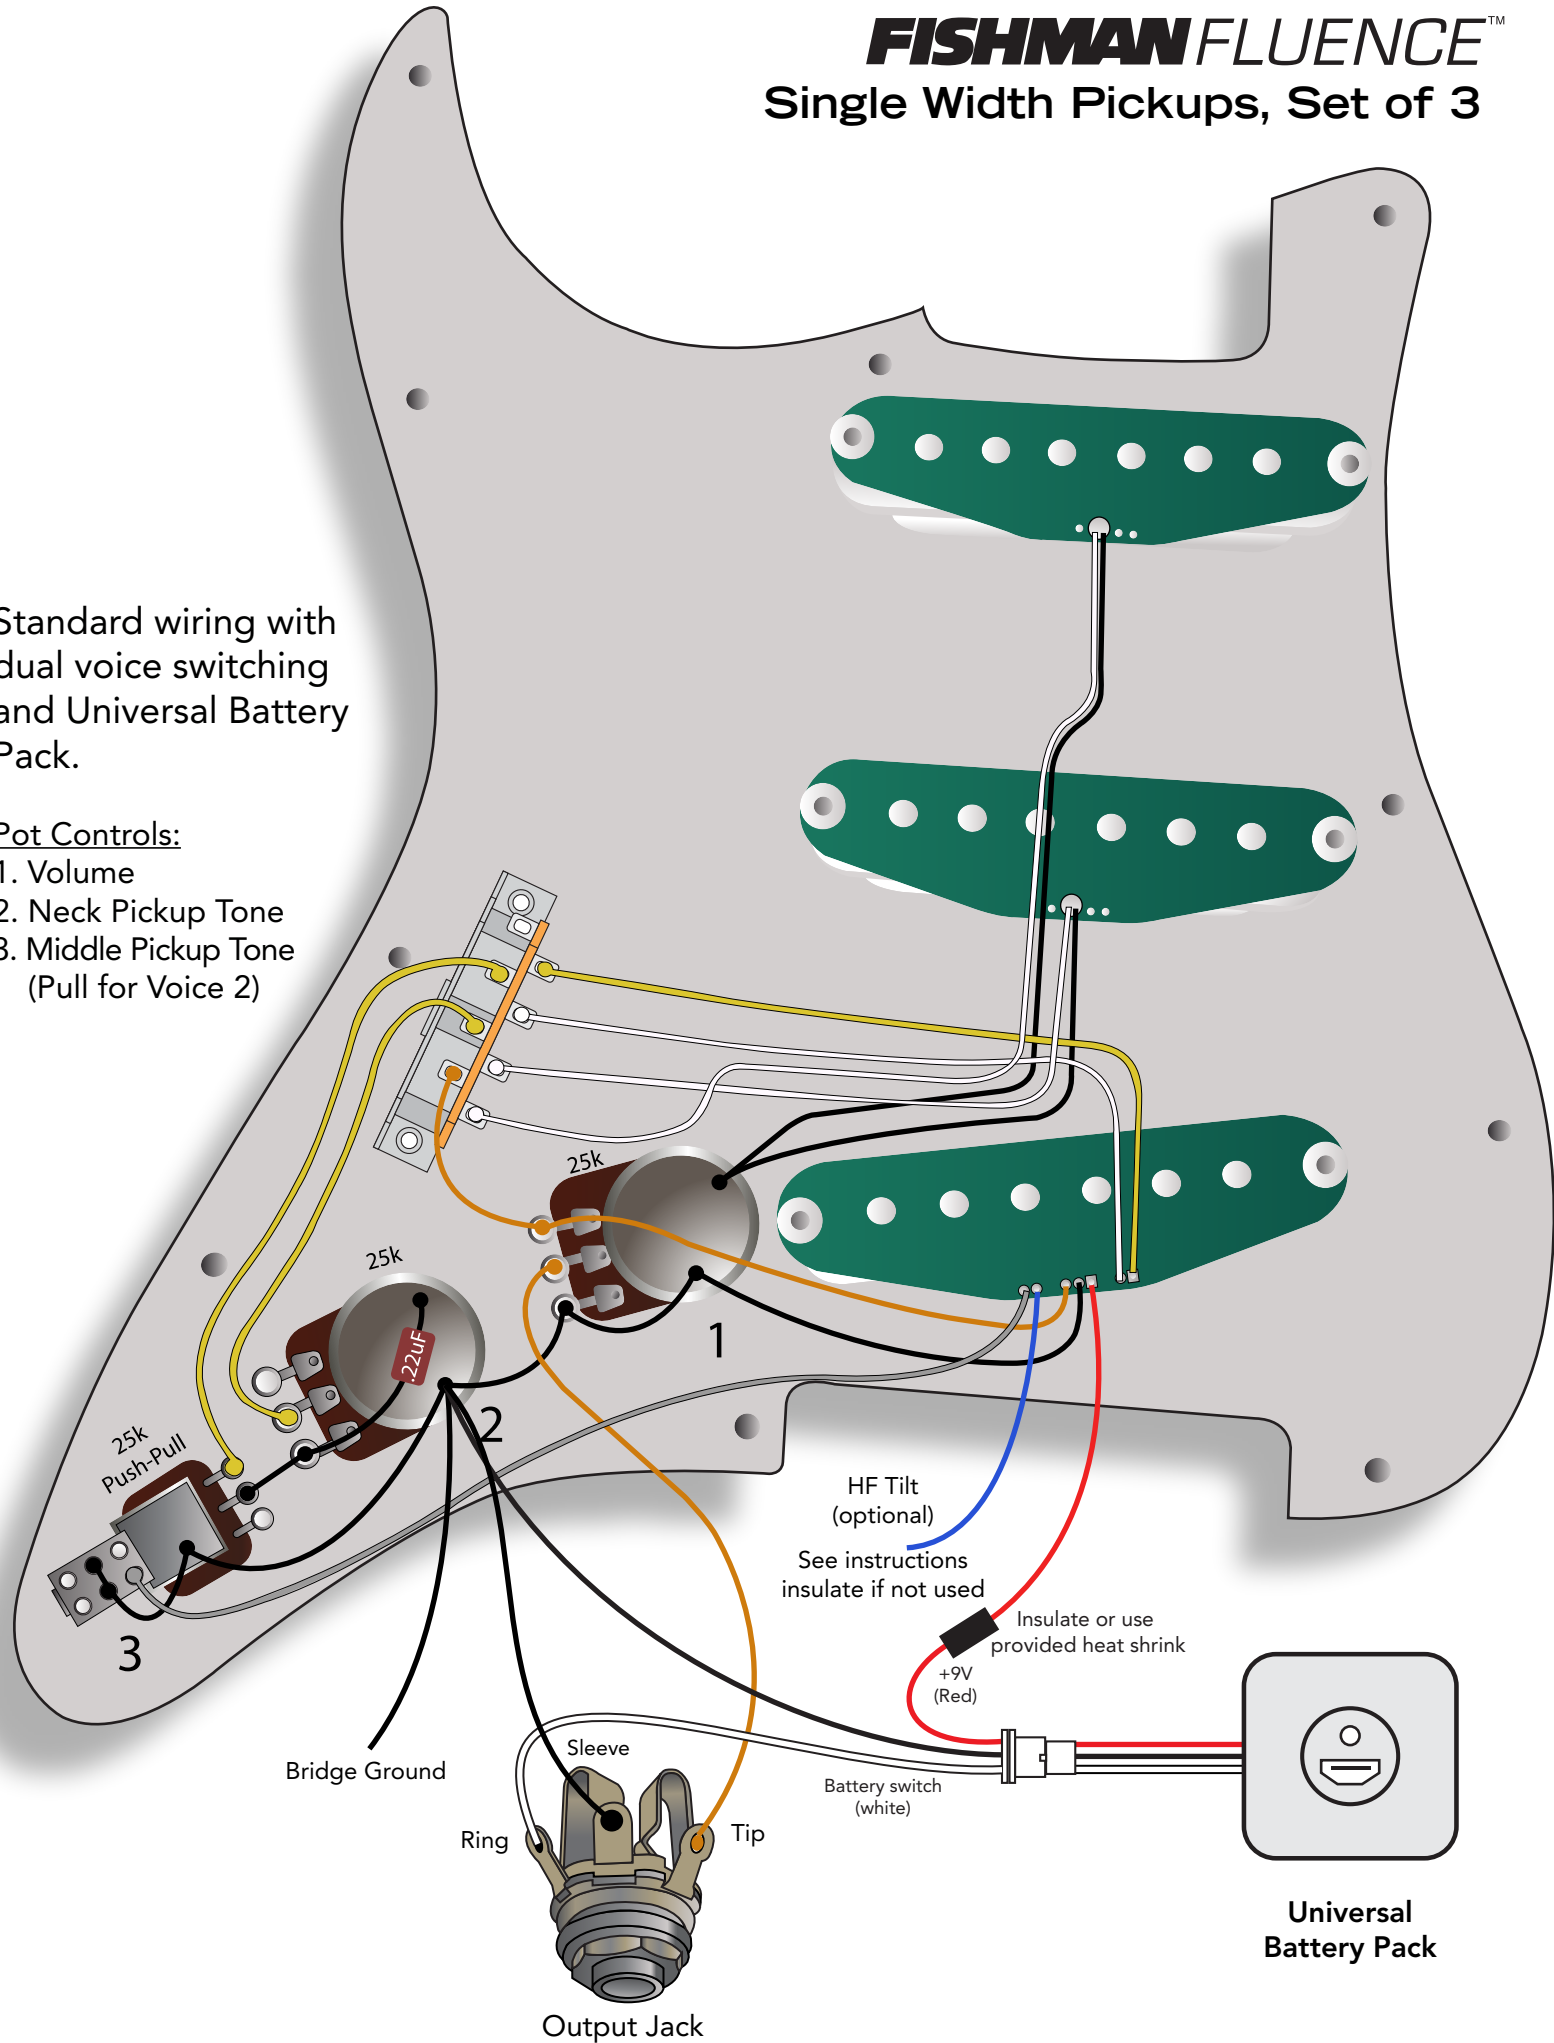

FISHMAN FLUENCE™

Single Width Pickups, Set of 3

Standard wiring with dual voice switching.

Pot Controls:

1. Volume
2. Neck Pickup Tone
3. Middle Pickup Tone (Pull for Voice 2)

HF Tilt (optional)
See instructions
insulate if not used

Bridge Ground

Sleeve

Ring

Tip

Output Jack

9 Volt Battery

FISHMAN FLUENCE™

Single Width Pickups, Set of 3

Standard wiring with dual voice switching and Universal Battery Pack.

Pot Controls:

1. Volume
2. Neck Pickup Tone
3. Middle Pickup Tone (Pull for Voice 2)

FISHMAN FLUENCE™

Single Width Pickups, Set of 3

Volume/Tone wiring with dual voice switching and Universal Battery Pack.

Pot Controls:

1. Volume
2. Master Tone (Pull for Voice 2)

Bridge Ground

Ring

Sleeve

Tip

Output Jack

Battery switch (white)