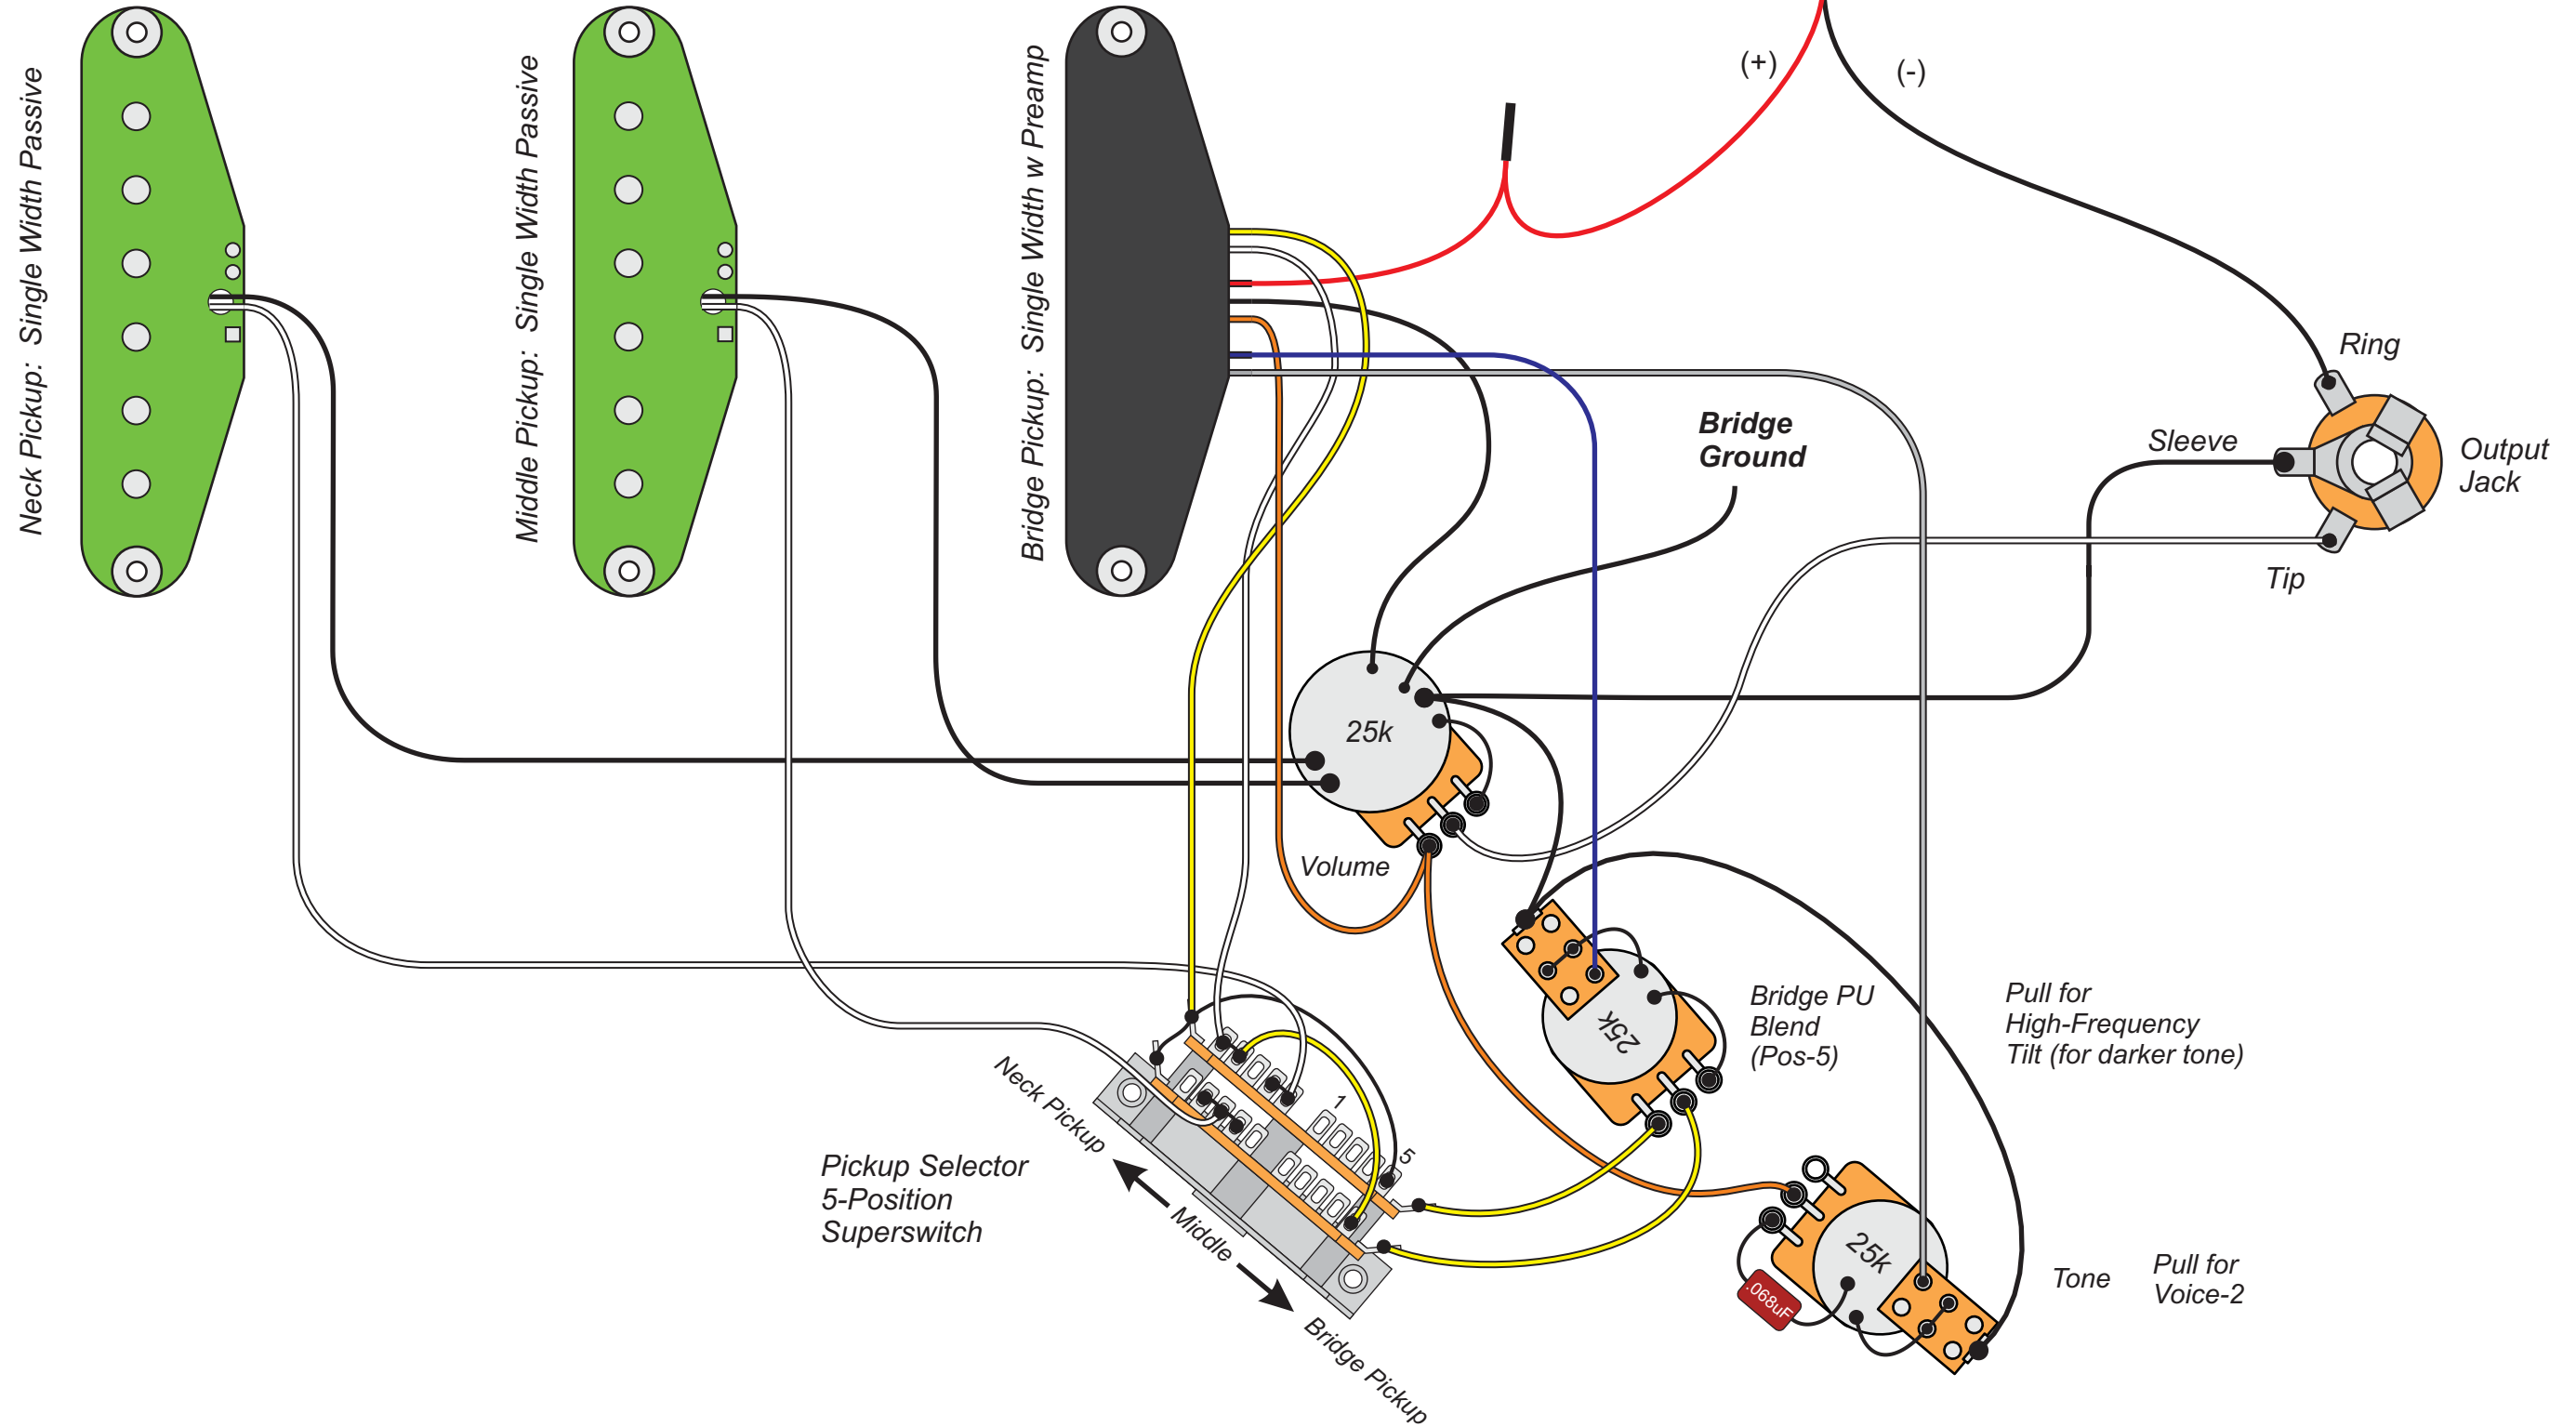

Standard wiring with dual voice switching and Universal Battery Pack.

Pot Controls:

1. Volume
2. Neck Pickup Tone
3. Middle Pickup Tone (Pull for Voice 2)

FISHMAN FLUENCE™

Single Width Pickups, Set of 3

Volume/Tone wiring with dual voice switching and Universal Battery Pack.

Pot Controls:

1. Volume
2. Master Tone (Pull for Voice 2)

Bridge Ground

Ring

Sleeve

Tip

Output Jack

Battery switch (white)

Volume

Bridge Blend - Pull for High Frequency Tilt

Tone - Pull for Voice-2

FISHMAN FLUENCE™

Single Width Pickups, Set of 3

Volume/Tone wiring with dual voice switching and Universal Battery Pack.

Pot Controls:

1. Volume
2. Master Tone (Pull for Voice 2)

Bridge Ground

Ring

Sleeve

Tip

Output Jack

Battery switch (white)

HF Tilt (optional)