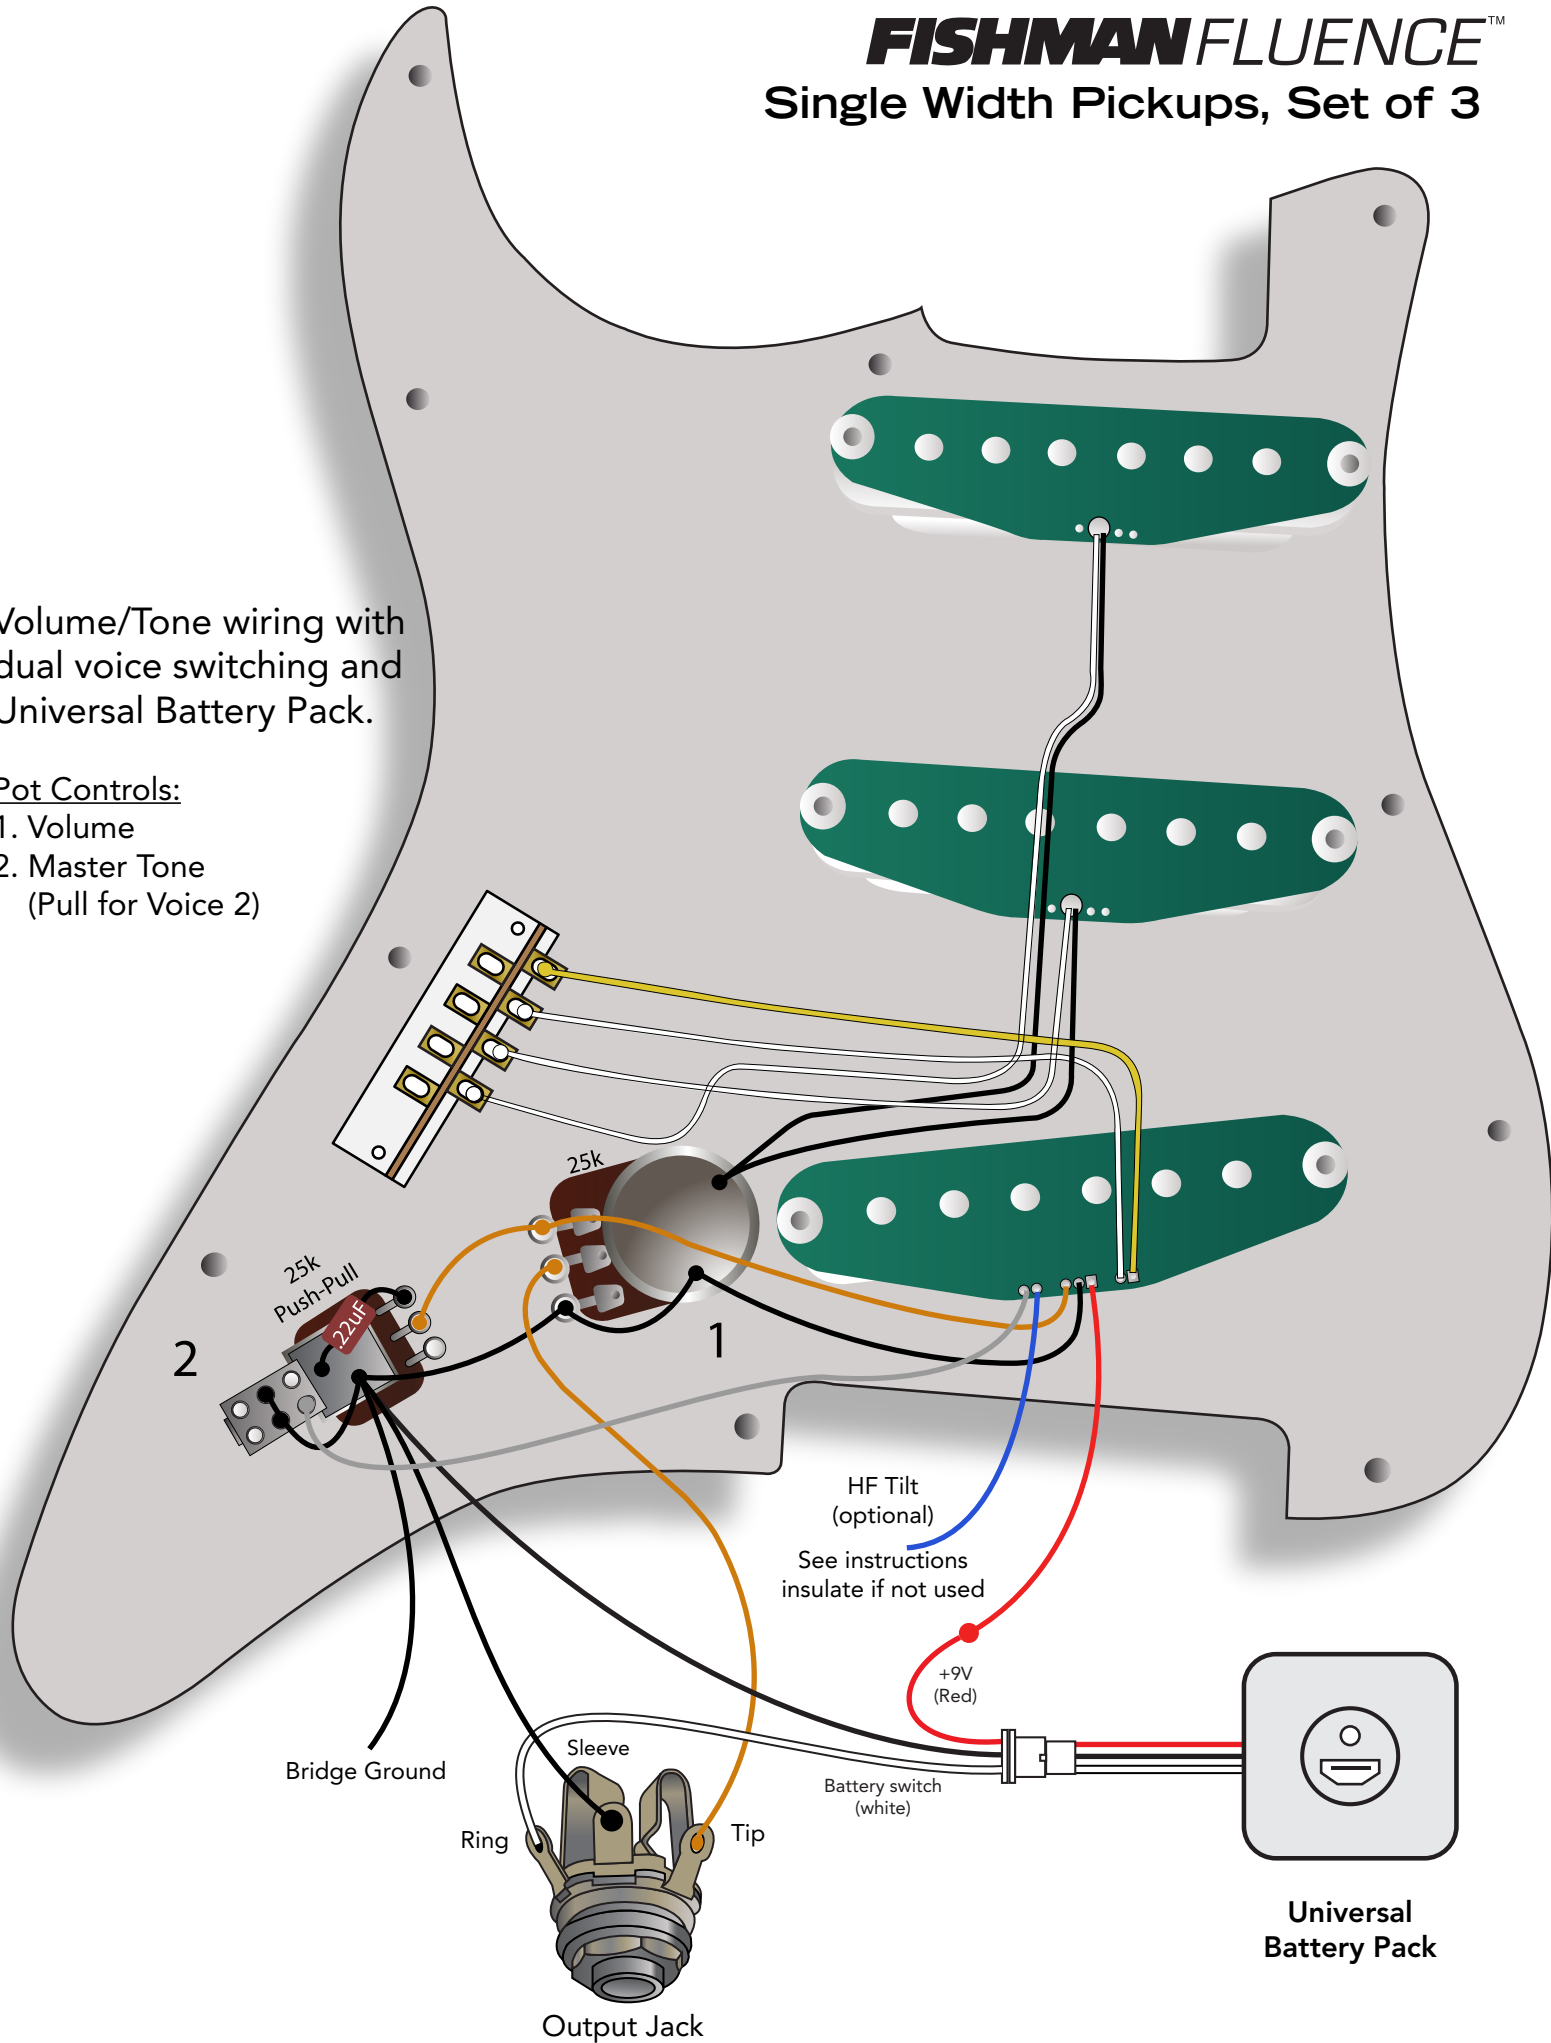

Volume

Bridge Blend - Pull for High Frequency Tilt

Tone - Pull for Voice-2

FISHMAN FLUENCE™

Single Width Pickups, Set of 3

Volume/Tone wiring with dual voice switching and Universal Battery Pack.

Pot Controls:

1. Volume
2. Master Tone (Pull for Voice 2)

Bridge Ground

Ring

Sleeve

Tip

Output Jack

Battery switch (white)

HF Tilt (optional)

Tip

FISHMAN FLUENCE™

Single Width Pickups, Set of 3

Standard wiring with dual voice switching.

Pot Controls:

1. Volume
2. Neck Pickup Tone
(Pull for Neck pickup in all positions)
3. Middle Pickup Tone
(Pull for Voice 2)

FISHMAN FLUENCE™

Single Width Set - Reactive Tone Controls - 5-way Superswitch

Controls:

Volume

Neck Tone - Pull for High Frequency Tilt

Middle Tone - Pull for Voice-2