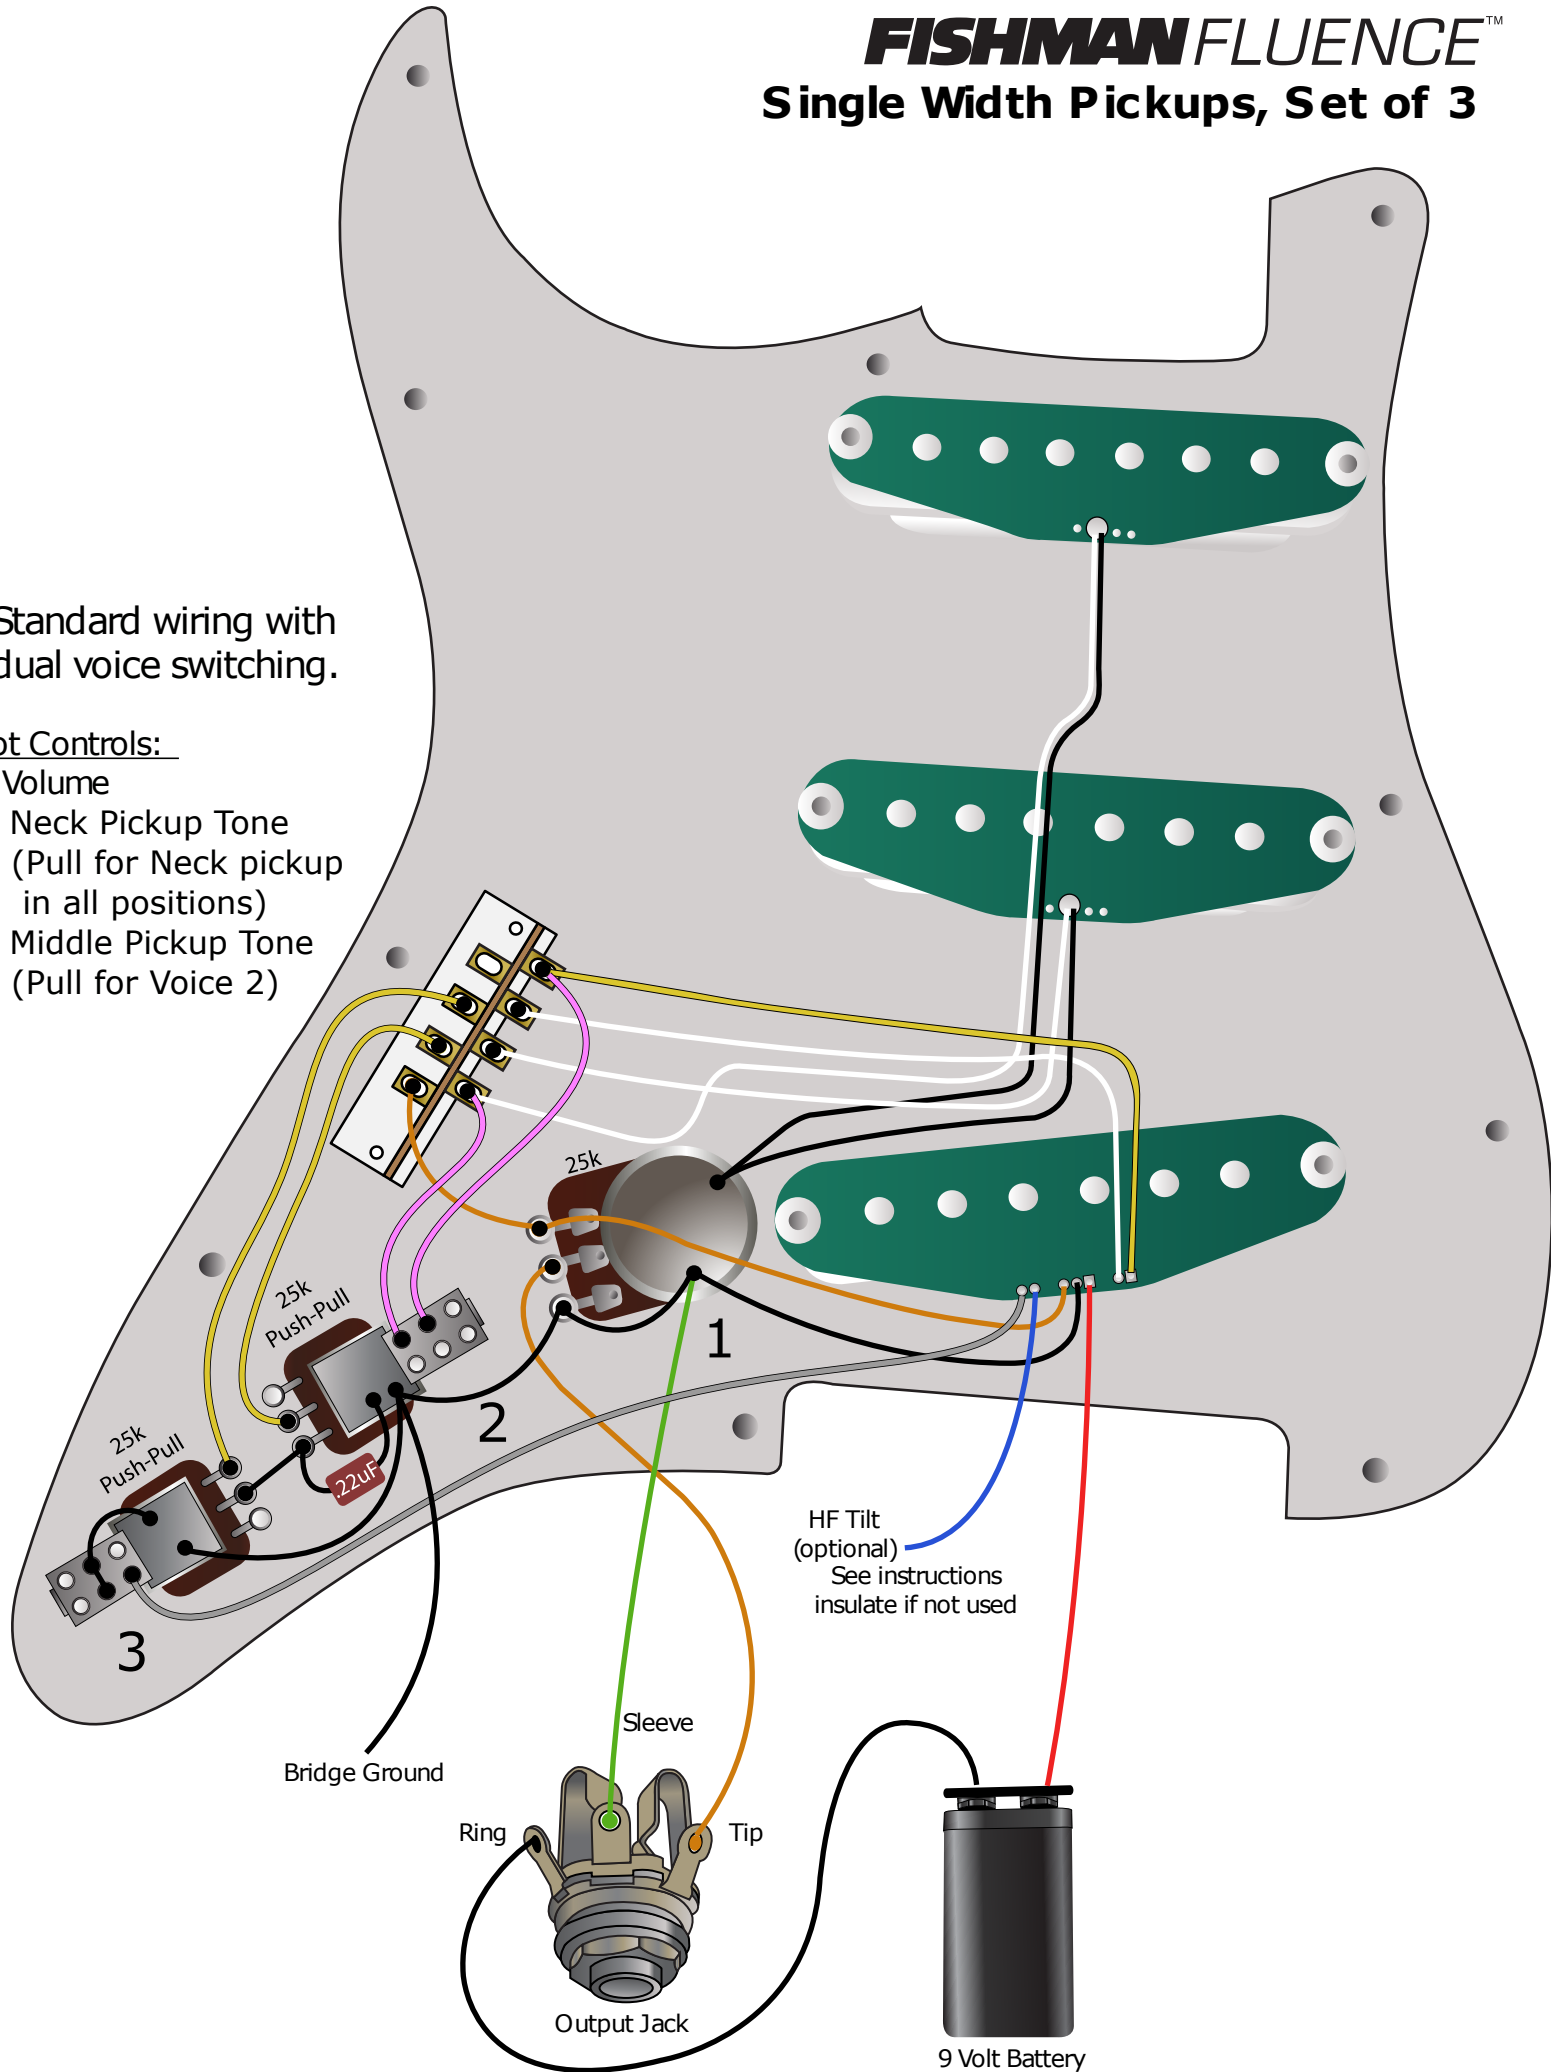

HF Tilt (optional)
See instructions insulate if not used

+9V (Red)

Battery switch (white)

Universal Battery Pack

Bridge Ground

Output Jack

Ring

Sleeve

Tip

FISHMAN FLUENCE™

Single Width Pickups, Set of 3

Standard wiring with dual voice switching.

Pot Controls:

1. Volume
2. Neck Pickup Tone
(Pull for Neck pickup in all positions)
3. Middle Pickup Tone
(Pull for Voice 2)

FISHMAN FLUENCE™

Single Width Set - Reactive Tone Controls - 5-way Superswitch

Controls:

Volume

Neck Tone - Pull for High Frequency Tilt

Middle Tone - Pull for Voice-2