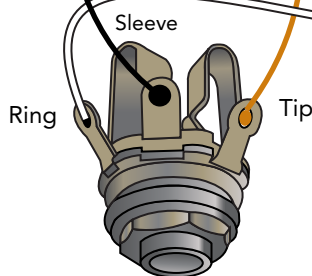

See instructions insulate if not used

+9V (Red)

Universal Battery Pack

FISHMAN FLUENCE™

Single Width Pickups, Set of 3

Standard wiring with dual voice switching and Universal Battery Pack.

Pot Controls:

1. Volume
2. Neck Pickup Tone
3. Middle Pickup Tone (Pull for Voice 2)

HF Tilt (optional)
See instructions insulate if not used

+9V (Red)

Battery switch (white)

Universal Battery Pack

Bridge Ground

Output Jack

Ring

Sleeve

Tip

FISHMAN FLUENCE™

Single Width Pickups, Set of 3

Standard wiring with dual voice switching.

Pot Controls:

1. Volume
2. Neck Pickup Tone
(Pull for Neck pickup in all positions)
3. Middle Pickup Tone
(Pull for Voice 2)