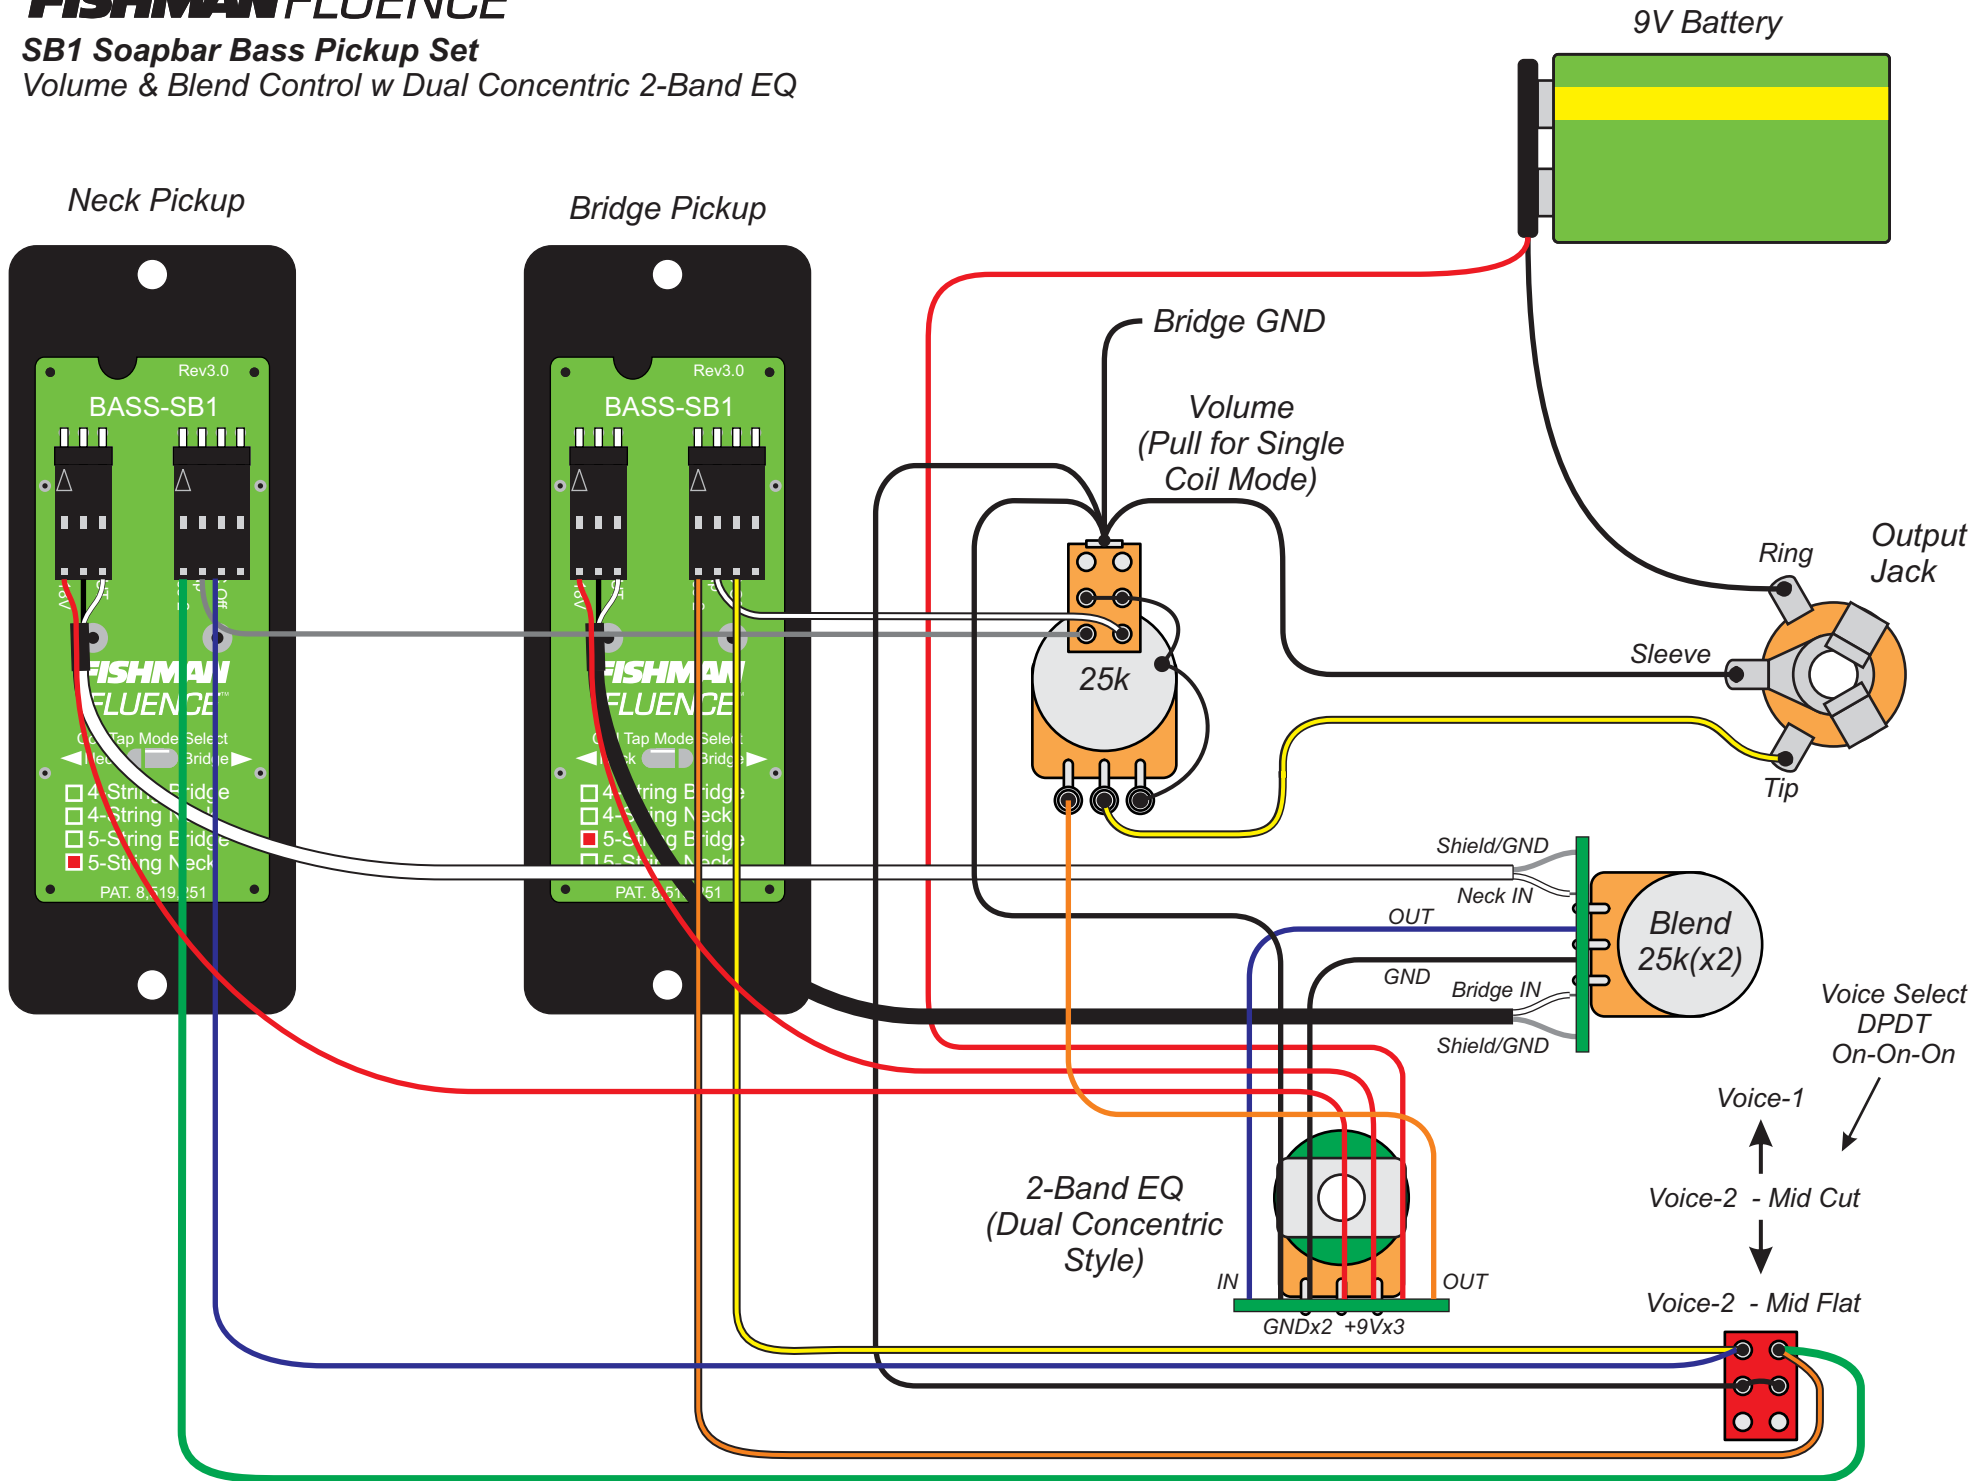

## SB1 Soapbar Bass Pickup Set

Volume & Blend Control w 2-Band EQ

## SB1 Soapbar Bass Pickup Set

Volume & Blend Control w Dual Concentric 2-Band EQ

# FISHMAN FLUENCE™

SB1 Soapbar Bass Pickup  
Dual Concentric 2-Band EQ