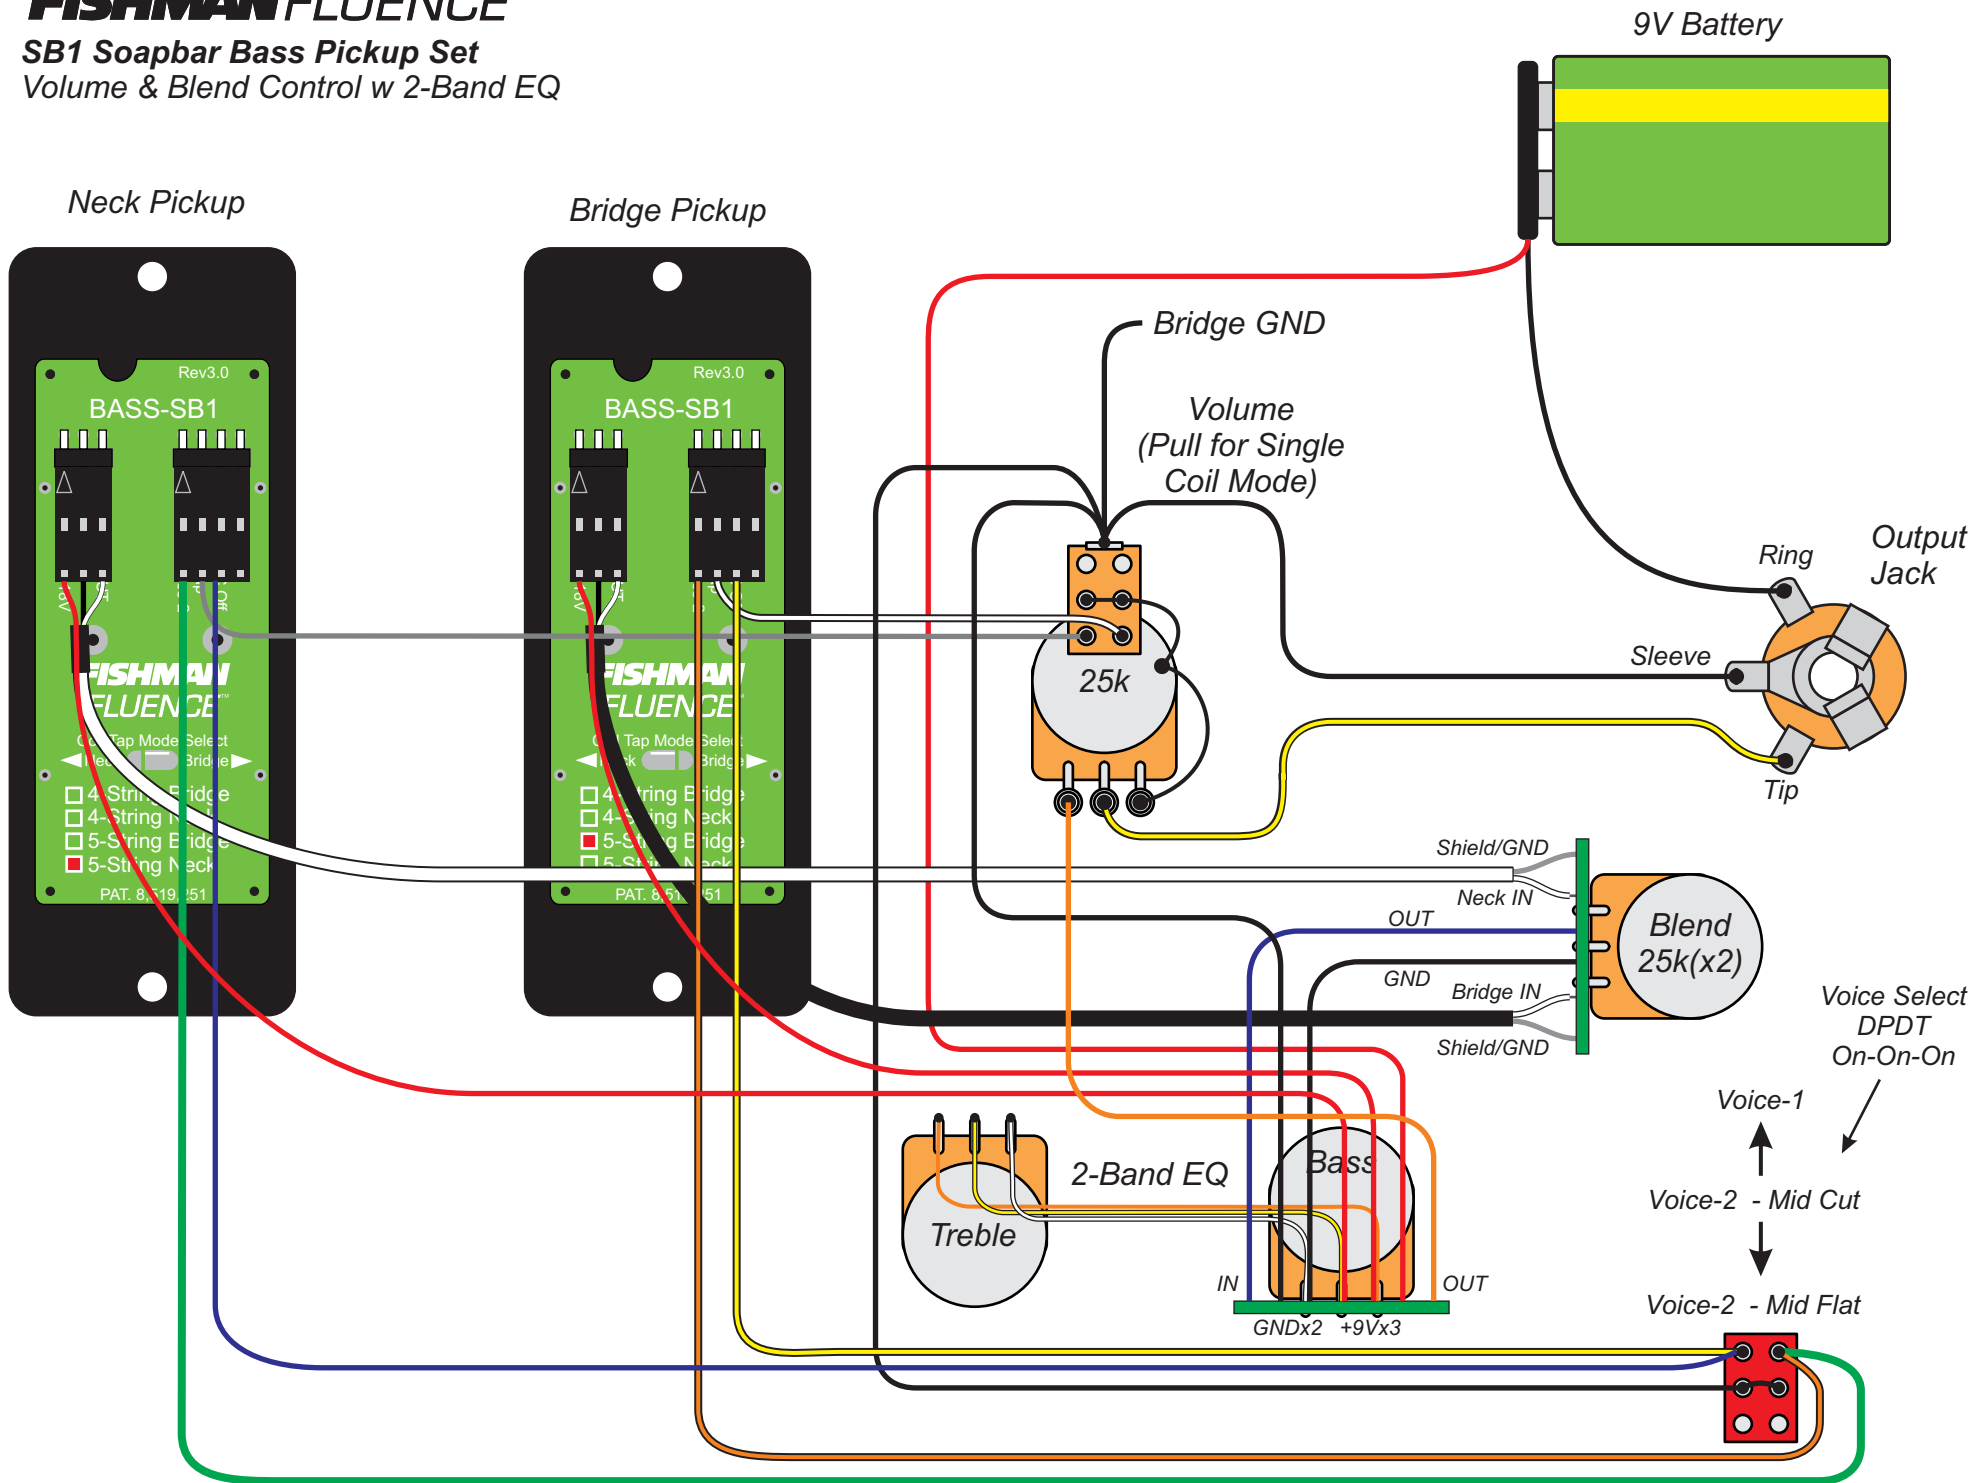

## SB1 Soapbar Bass Pickup Set

Volume & Blend Control w 2-Band EQ

## SB1 Soapbar Bass Pickup Set

Volume & Blend Control w Dual Concentric 2-Band EQ

# FISHMAN FLUENCE™

SB1 Soapbar Bass Pickup  
Dual Concentric 2-Band EQ