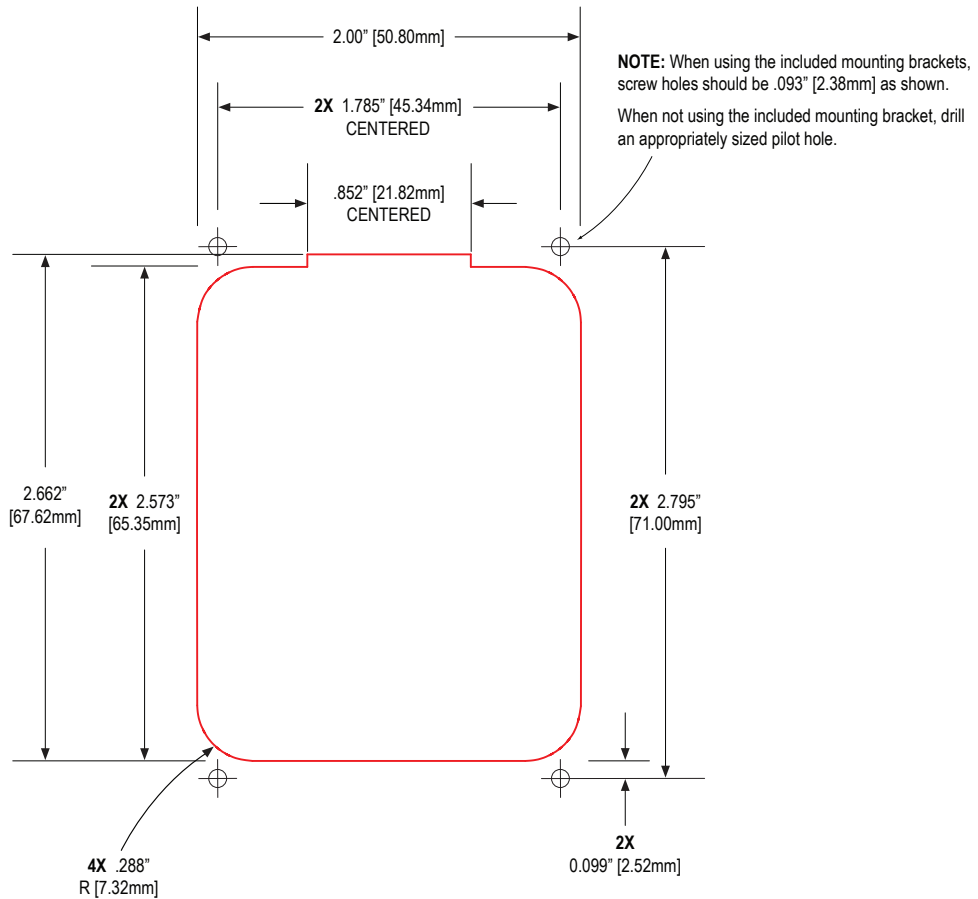

# Presys+ Onboard Preamp Cutout Template

**CAUTION: Print at 100% (full size)  
or set Page Scaling to "none"**

513-300-282