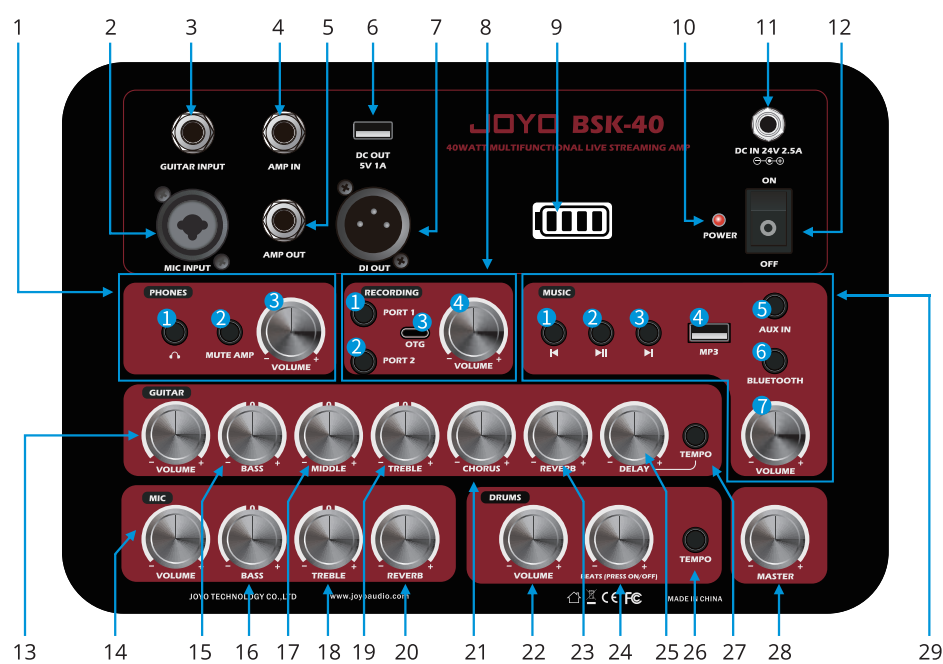

Panel

1. PHONES Function module
   1. Headphone Jack
   2. Mute amp: amplifier's Mute button
   3. VOLUME: for adjusting headphones' VOLUME
2. MIC Input Jack
3. Guitar Input Jack
- 6.35mm amp connection in series Input Jack
- 6.35mm amp connection in series Output Jack
6. USB DC5V Output Jack
7. XLR DI Output Jack
8. RECORDING function module
   1. PORT 1: 3.5mm smart phone live streaming/recording Jack
   2. PORT 2: 3.5mm smart phone live streaming/recording Jack
   3. OTG live streaming/recording Jack(Type-C)
   4. VOLUME: for adjusting the VOLUME for live streaming/recording Channel
9. Battery indicator
10. Working status indicator
11. Power adapter charging port
12. Power switch
13. Guitar Channel Volume Control knob
14. Mic Channel Volume Control knob
15. Guitar Channel Bass Control knob
16. Mic Channel Bass Control knob
17. Guitar Channel MIDDLE Control knob

3

JOYO

1. Mic Channel Treble Control knob
2. Guitar Channel Treble Control knob
3. Mic Channel REVERB Mix Ratio Control Knob
4. Guitar Channel CHORUS Mix Ratio Control Knob
5. Drum machine Channel Volume Control Knob
6. Guitar Channel REVERB Mix Ratio Control Knob
7. Drum machine Channel drum pattern selection Knob
8. Guitar Channel DELAY Mix Ratio Control Knob
9. Drum machine Channel TAP TEMPO button
10. Guitar Channel DELAY TAP TEMPO button (1000ms max)
11. Master Volume Control Knob
12. MUSIC function module
    1. Previous
    2. Pause/Play
    3. Next
    4. MPS: for connecting to the USB drive
    5. AUX IN: AUX IN Jack
    6. Bluetooth switch
    7. VOLUME knob: for adjusting the VOLUME of music playing