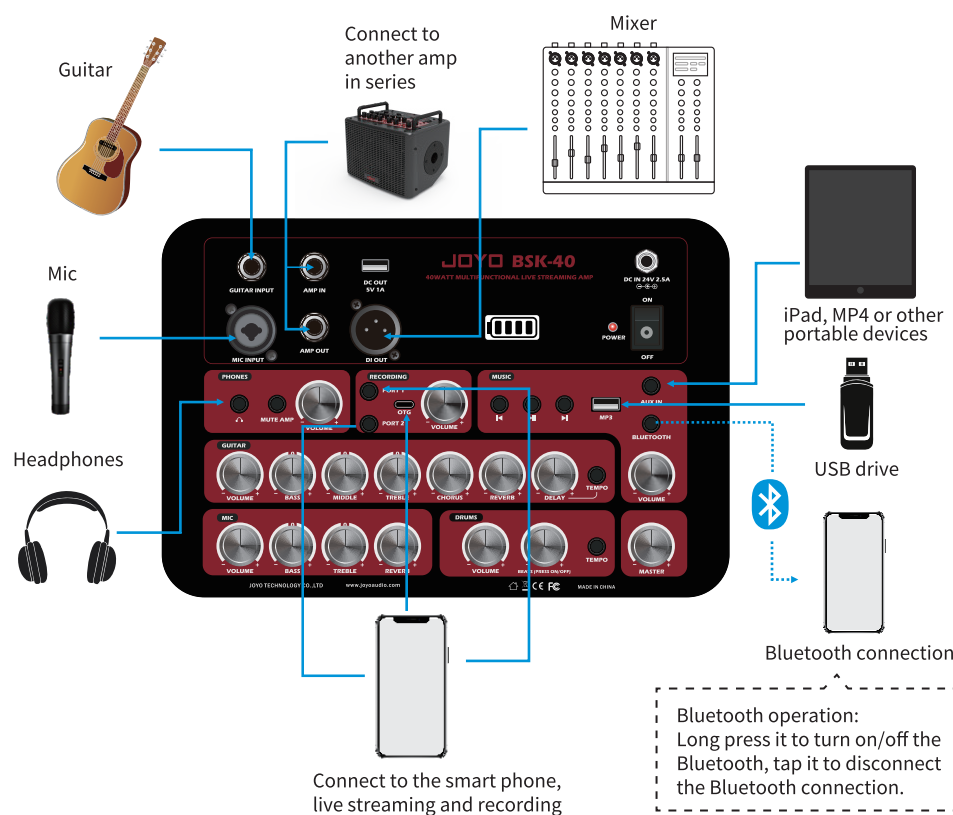

Connection diagrams

Bluetooth operation:
Long press it to turn on/off the Bluetooth, tap it to disconnect the Bluetooth connection.

4

JOYO

Specifications

- AC adapter input voltage: AC100-240V 50-60Hz
- AC adapter output voltage: DC 24V/2.5A
- Battery's specification: 18.5V/5.2Ah(lithium battery)
- USB Charging Output: DC 5V/1A
- Guitar Channel Input Sensitivity: -11.5dBV 1MΩ
- Mic Channel Input Sensitivity: -41dBV 5.6KΩ
- AUX IN Sensitivity: 0dBV 3.9KΩ
- PORT 1, POR 2 Input Impedance: 10KΩ
- Headphone Out Impedance: 32Ω
- AMP IN Impedance: 11KΩ
- AMP OUT Impedance: 1KΩ
- DI OUT Impedance: 1KΩ
- RMS: 40W
- Bass unit: 6.5 inches, 4Ω, 50W
- Treble unit: 2.75 inches, 8Ω, 15W
- Dimensions: 30x24x24.4cm
- Weight: 5.7kg

JOYOTECHNOLOGY CO., LTD

Address: 2/F, Lushi Industry Building, 28th District, Bao'an, Shenzhen, 518101 China.
www.joyoaudio.com Email:info@joyoaudio.com Tel: 0086-755-29765381

5