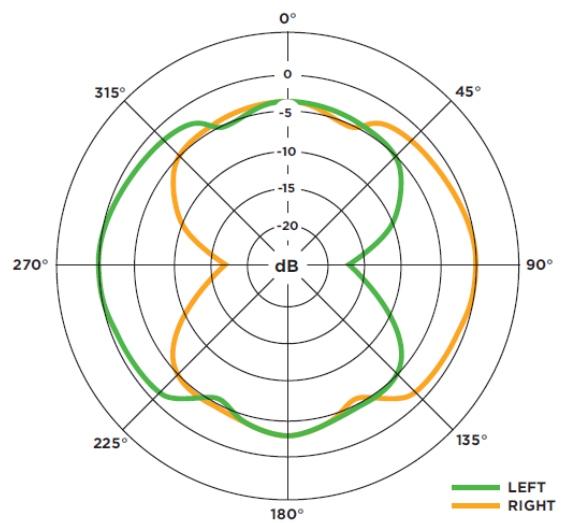

AKG Lyra  
FRONT MODE

AKG Lyra  
FRONT & BACK MODE

AKG Lyra  
TIGHT STEREO MODE

AKG Lyra  
WIDE STEREO MODE