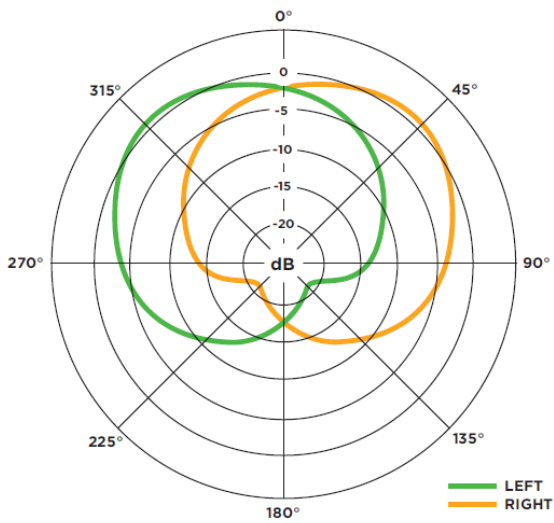

AKG Lyra  
FRONT MODE

AKG Lyra  
FRONT & BACK MODE

AKG Lyra  
TIGHT STEREO MODE

AKG Lyra  
WIDE STEREO MODE