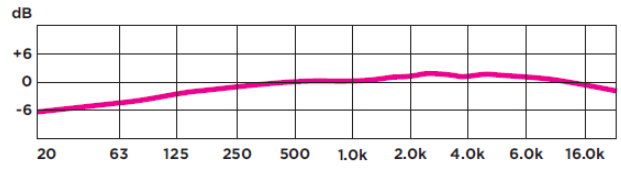

AKG Lyra  
FRONT MODE

AKG Lyra  
FRONT & BACK MODE

AKG Lyra  
TIGHT STEREO MODE

AKG Lyra  
WIDE STEREO MODE