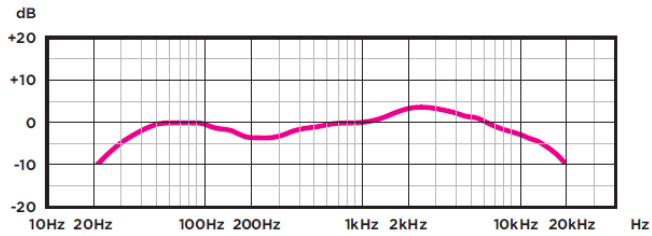

AKG Lyra  
FRONT MODE

AKG Lyra  
FRONT & BACK MODE

AKG Lyra  
TIGHT STEREO MODE

AKG Lyra  
WIDE STEREO MODE