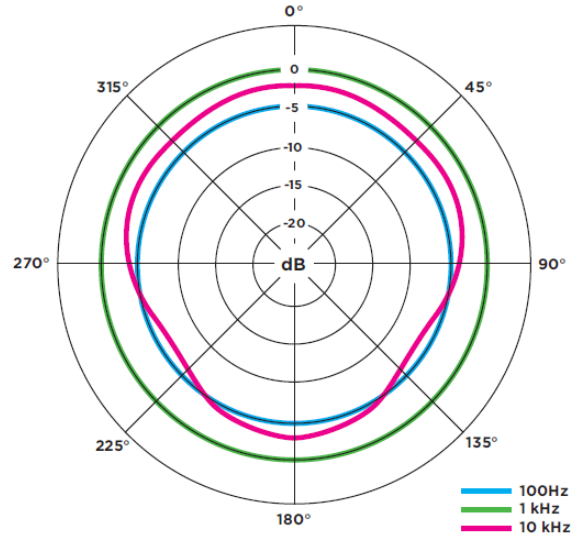

AKG Lyra  
FRONT MODE

AKG Lyra  
FRONT & BACK MODE

AKG Lyra  
TIGHT STEREO MODE

AKG Lyra  
WIDE STEREO MODE