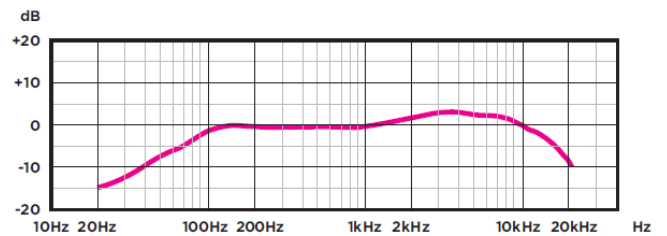

AKG Lyra  
FRONT MODE

AKG Lyra  
FRONT & BACK MODE

AKG Lyra  
TIGHT STEREO MODE

AKG Lyra  
WIDE STEREO MODE